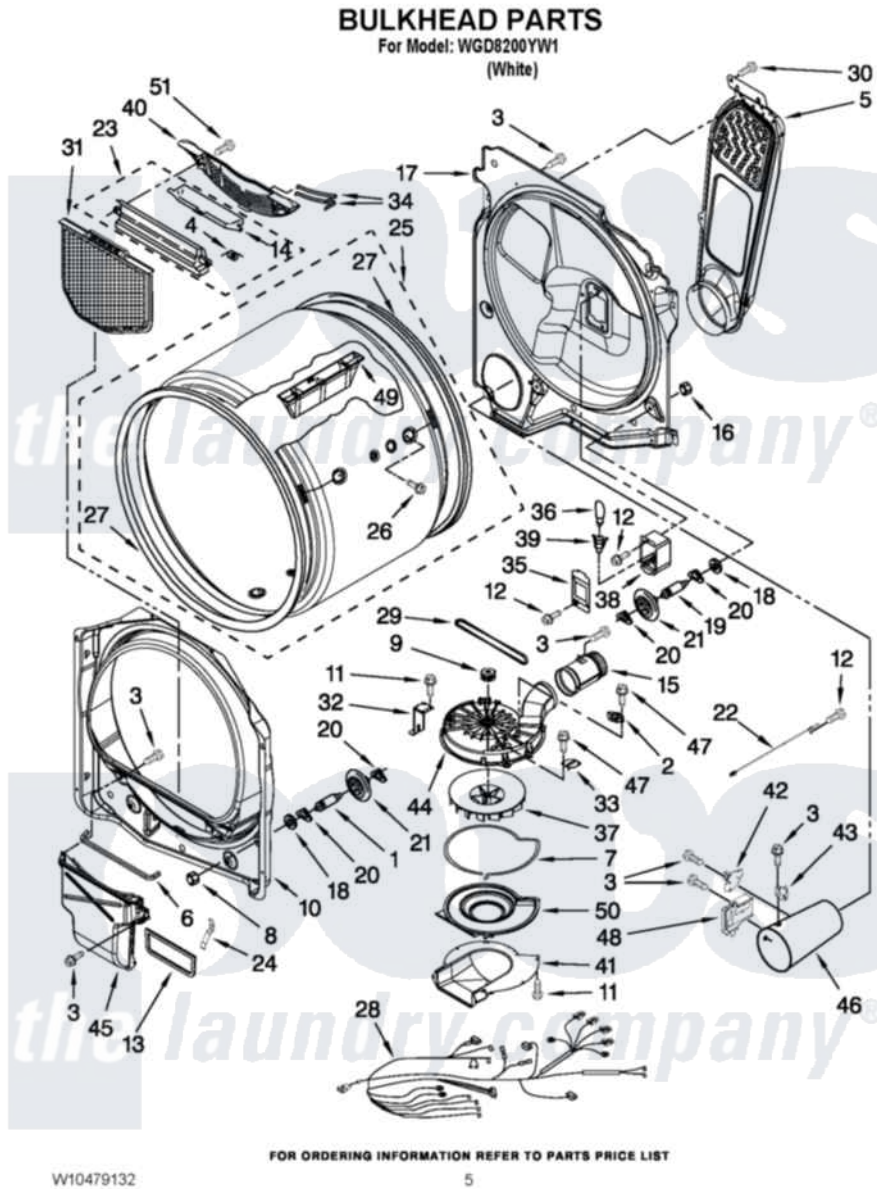

Whirlpool WGD8200YW1 03 - BULKHEAD PARTS

Whirlpool Residential Whirlpool WGD8200YW1 Dryer Parts Parts Diagram 03 - BULKHEAD PARTS
 Click on the part number to view part

Item	Original Part Number	Replaced By	Status	Part Description
1	W10359271			Shaft, Drum Roller Threads
2	8577274			Thermostat 295F
3	90767			Screw, 8A X 3/8 HeX Washer Head Tapping
4	3394986			Spring, Lint Screen Door
5	W10385948			Air Duct Assembly
6	697813			Seal, Outlet Housing
7	8573068			Seal, Blower Cover
8	3934666	W10080210		Nut, 3/8 X 16
9	8544739			Pulley, Blower
10	8557244			Bulkhead, Front
11	W10219342			Screw, Baffle Mounting
12	3390647	488729		Screw
13	8544721			Seal, Lint Duct
14	3394984	8563758		Door, Lint Screen
15	8544755			Exhaust Pipe
16	W10001120	W10080190		Nut, 3/8-16

17	8557234		Bulkhead, Rear
18	3387459	W10080960	Washer, Support
19	W10359272		Shaft, Roller Drum Threads
20	690997		Washer, Thrust
21	W10314171		Roller, Support Assembly
22	W10419068		Thermistor, Gas Inlet
23	3394985	8563755	Housing, Outlet Assembly
24	8573070		Clip, Lint Duct
25	8557269	8557271	Drum
26	97787	W10109200	Screw, Baffle Mounting
27	W10116344	280140	Seal
28	W10393458		Harness, Wiring Main
29	8544742		Belt, Blower
30	693995		Screw, Hex Head
31	W10049370	W10120998	Screen
32	8544741		Screw, 11-16 X 3/4 Lint Screen
33	3390719		Thermal-Fuse
34	3387223		Electrode, Sensor
35	3402841	8532165	Lens, Drum Light
36	3406124	22002263	Lamp
37	8544737		Wheel, Blower
38	3977373		Bracket, Drum Light
39	W10214261		Socket, Drum Light Assembly
40	8544723		Grille Outlet
41	8544718		Duct, Inlet Blower
42	8573713		Thermal-Cutoff
43	8573028		Thermostat, High-Limit 205 F
44	W10256512		Housing, Blower
45	8544786		Lint Duct Assembly
46	8573824		Funnel, Burner
47	3350424		Screw, 10-16 X 1/2
48	338906		Radiant, Sensor
49	8563860		Baffle, Drum
50	8544719		Cover, Blower
51	3387230		Screw, 10-16 X 13/16