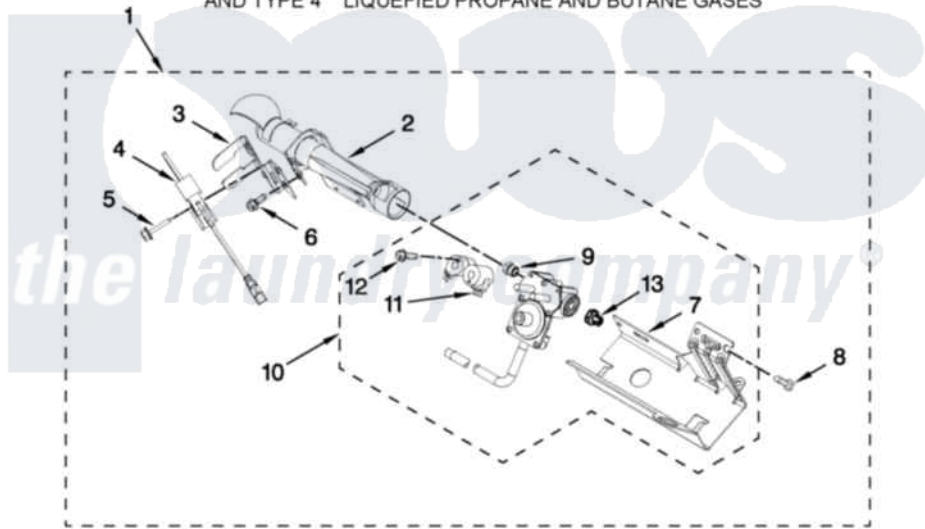

Whirlpool WGD8200YW1 04 - BURNER ASSEMBLY

BURNER ASSEMBLY

For Model: WGD8200YW1

(White)

USE WITH TYPE 1 - NATURAL
AND TYPE 4 LIQUEFIED PROPANE AND BUTANE GASES

FOR ORDERING INFORMATION REFER TO PARTS PRICE LIST

W10479132

7

Whirlpool [Residential Whirlpool WGD8200YW1 Dryer Parts](#) Parts Diagram 04 - BURNER ASSEMBLY

[Click on the part number to view part](#)

Item	Original Part Number	Replaced By	Status	Part Description
1	W10398742	W10492506		Burner-Gas
2	8573010			Tube, Burner
3	694298			Bracket, Ignitor
4	686590	279311		Ignitor
5	3393909			Screw, 8-32 X 7/8
6	343641	681414		Screw, 10AB X 1/2
7	W10183823			Bracket, Burner
8	3387057			Screw, 10-16 X 1/2 Orifice, Burner
9	15418			Orifice, Burner Type 1
"	229742			Orifice, Burner
"	W10317689			Conversion Kit L.P.G. To Type Nat.
10	W10304606	W10398743		Valve-Gas
11	W10368268		Not Available	COIL, 60 HZ.
12	326049536			Screw, Coil
13	W10295523			Plug, Pipe