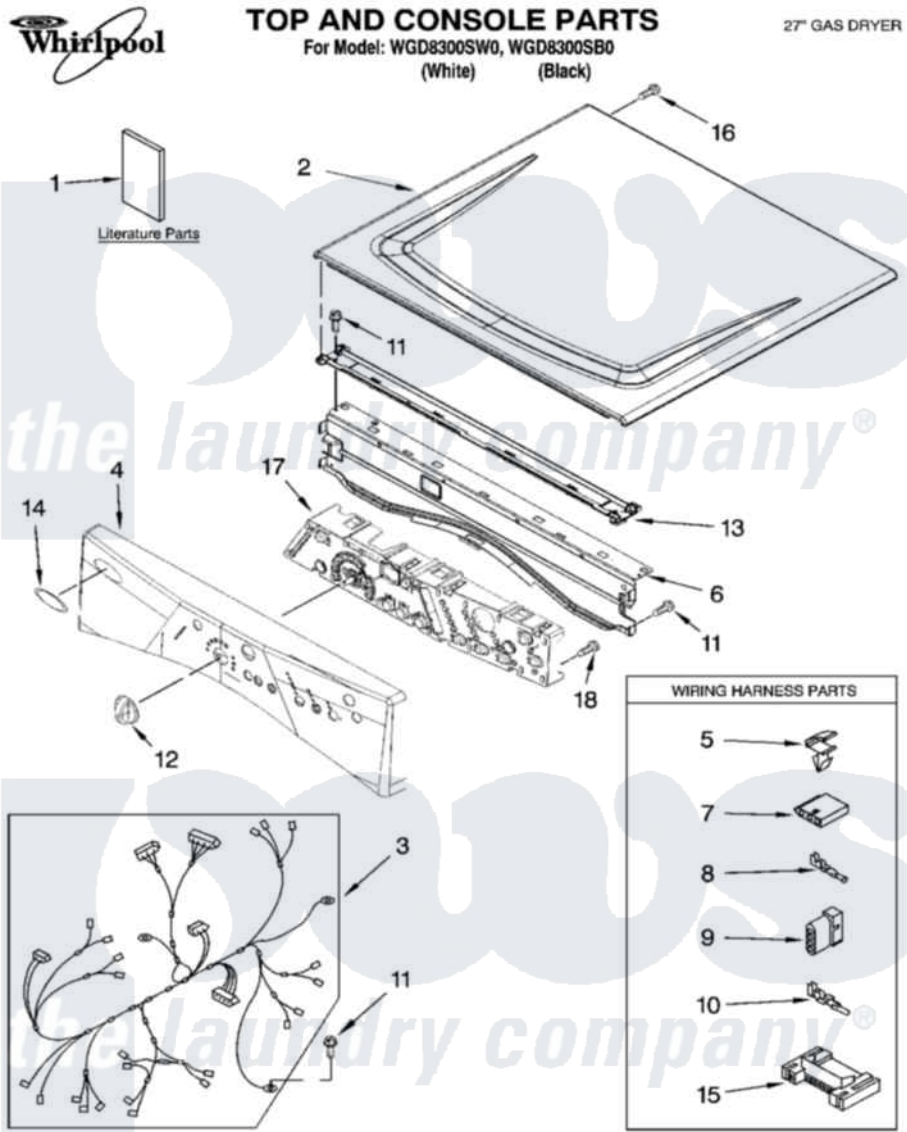

Whirlpool WGD8300SB0 01 - TOP AND CONSOLE PARTS

6-07 Printed in U.S.A. (LT)

1

Part No. 8181061 Rev. B

Whirlpool Residential Whirlpool WGD8300SB0 Dryer Parts Parts Diagram 01 - TOP AND CONSOLE PARTS
Click on the part number to view part

Item	Original Part Number	Replaced By	Status	Part Description
1	8578902		Not Available	Use & Care Guide
"	8578904		Not Available	Guide, Quick Start
"	8578834		Not Available	Tech Sheet
2	8563730	W10336080		Top
"	W10129703			Top
3	W10110973			Harness, Main
4	W10099598			Panel, Console
"	W10099631			Panel, Console
5	3394427			Clip-Harness
6	8565237			Bracket, Console
7	353424			Plug, Terminal
8	94614			Terminal
9	3936144			Do-It-Yourself Repair Manuals
10	94613	596797		Terminal
11	3390647	488729		Screw
12	8574963			Knob, Control

"	W10129067		Knob, Control
13	8574968		Screw, 10-16 X 1/2
14	W10117943	8303811	Badge, Assembly
15	3395683		Receptacle, Multi-Terminal
16	3400238		Screw, 2-28 X 1/2
17	8571955		Assembly, User Interface
18	3400238		Screw, 2-28 X 1/2