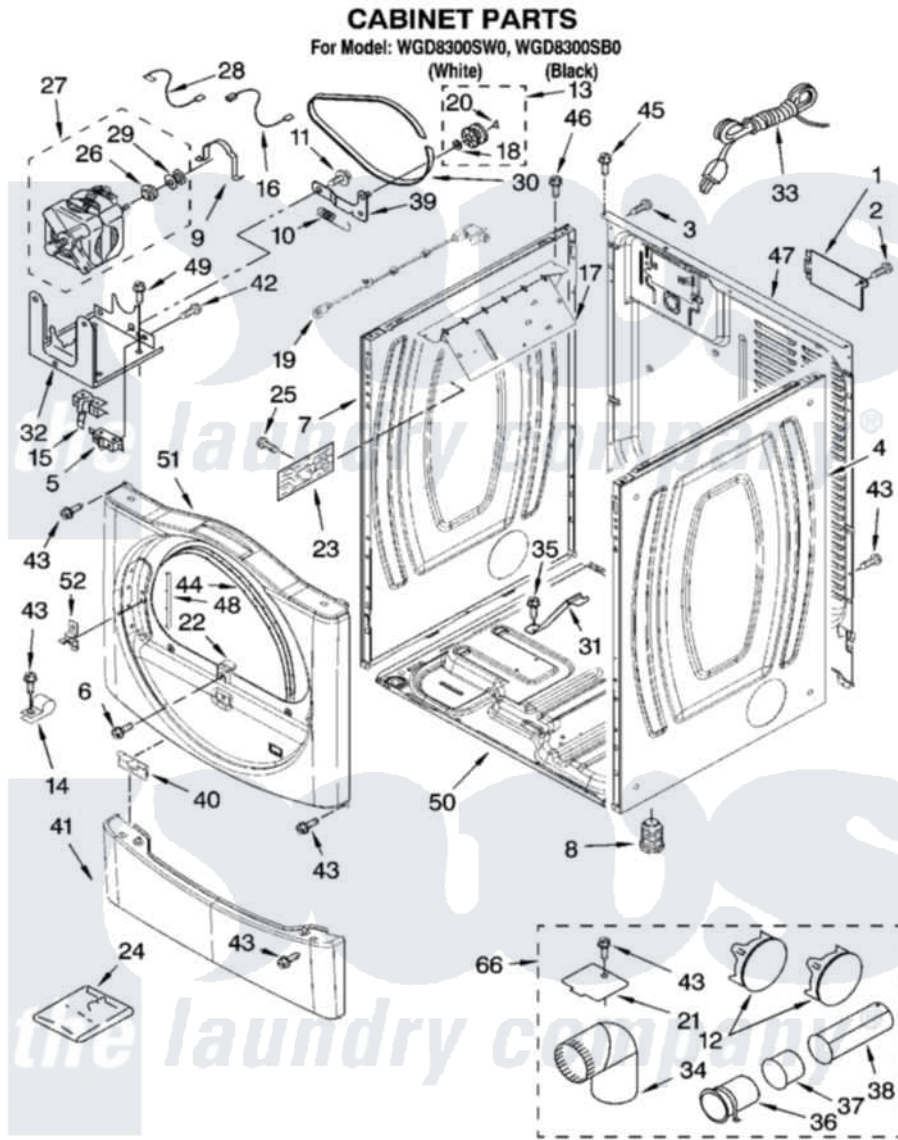

# Whirlpool WGD8300SB0 02 - CABINET PARTS

8181061

3

Whirlpool Residential Whirlpool WGD8300SB0 Dryer Parts Parts Diagram 02 - CABINET PARTS  
Click on the part number to view part

Item	Original Part Number	Replaced By	Status	Part Description
1	<a href="#">8317340</a>			Cover, Terminal Block
2	3390814	<a href="#">90767</a>		Screw, 8A X 3/8 HeX Washer Head Tapping
3	8533974	<a href="#">4331106</a>		Screw, No.10-32 X 7/16
4	<a href="#">8565048</a>			Panel, Side
"	<a href="#">W10112963</a>			Panel, Side
5	3394881	<a href="#">279782</a>		Switch-Lid
6	3357011	<a href="#">308685</a>		Side Trim )
7	<a href="#">8565054</a>			Panel, Side
"	<a href="#">W10112962</a>			Panel, Side
8	3392100	<a href="#">49621</a>		Feet-Leveling
"	<a href="#">279810</a>			Foot-Optional
9	<a href="#">660658</a>			Clamp, Motor Mounting 343481 685441
10	<a href="#">3387374</a>			Spring, Idler
11	<a href="#">3389420</a>			Retainer-Idler 1/4-20 X 1/16
12	697750	<a href="#">W10470674</a>		Dryer Exhaust Kit