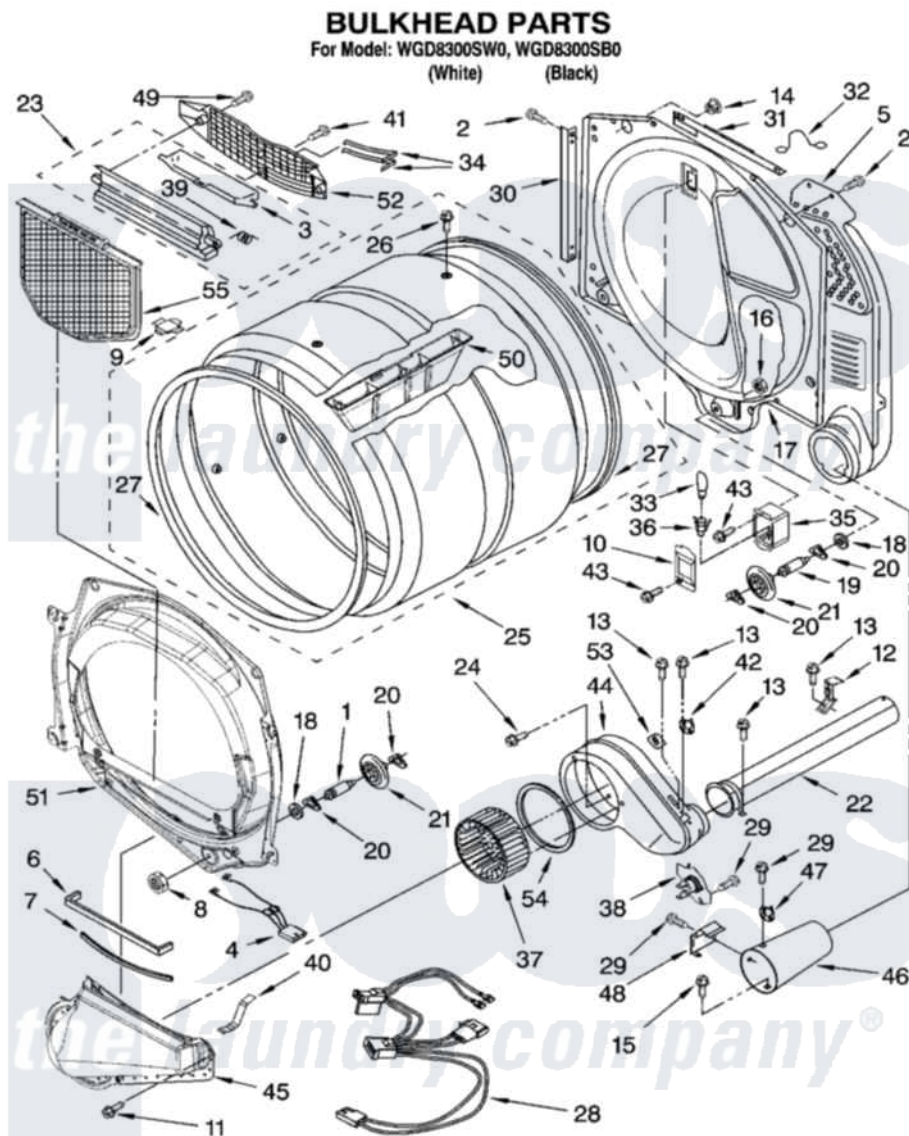

Whirlpool WGD8300SB0 03 - BULKHEAD PARTS

8181061

5

Whirlpool Residential Whirlpool WGD8300SB0 Dryer Parts Parts Diagram 03 - BULKHEAD PARTS
 Click on the part number to view part

| Item | Original Part Number | Replaced By | Status | Part Description |
|------|-------------------------|---------------------------|--------|---|
| 1 | 8575325 | W10359272 | | Shaft, Roller Drum Threads |
| 2 | 3390647 | 488729 | | Screw |
| 3 | 8563758 | | | Door, Lint Screen |
| 4 | 3406653 | | | Harness, Sensor |
| 5 | 3394346 | | | Air Duct Assembly |
| 6 | 697813 | | | Seal, Outlet Housing |
| 7 | 697814 | 697813 | | Seal, Outlet Housing |
| 8 | 3934666 | W10080210 | | Nut, 3/8 X 16 |
| 9 | 8066086 | | | Plug, Drum Hole |
| 10 | 3402841 | 8532165 | | Lens, Drum Light |
| 11 | 359625 | 487240 | | Screw, For Mtg. Service Capacitor |
| 12 | 8572105 | | | Retainer, Toe Panel |
| 13 | 8533971 | 90767 | | Screw, 8A X 3/8 HeX Washer Head Tapping |
| 14 | 8529007 | | | Plug, Rear Bulkhead |
| 15 | 693995 | | | Screw, Hex Head |