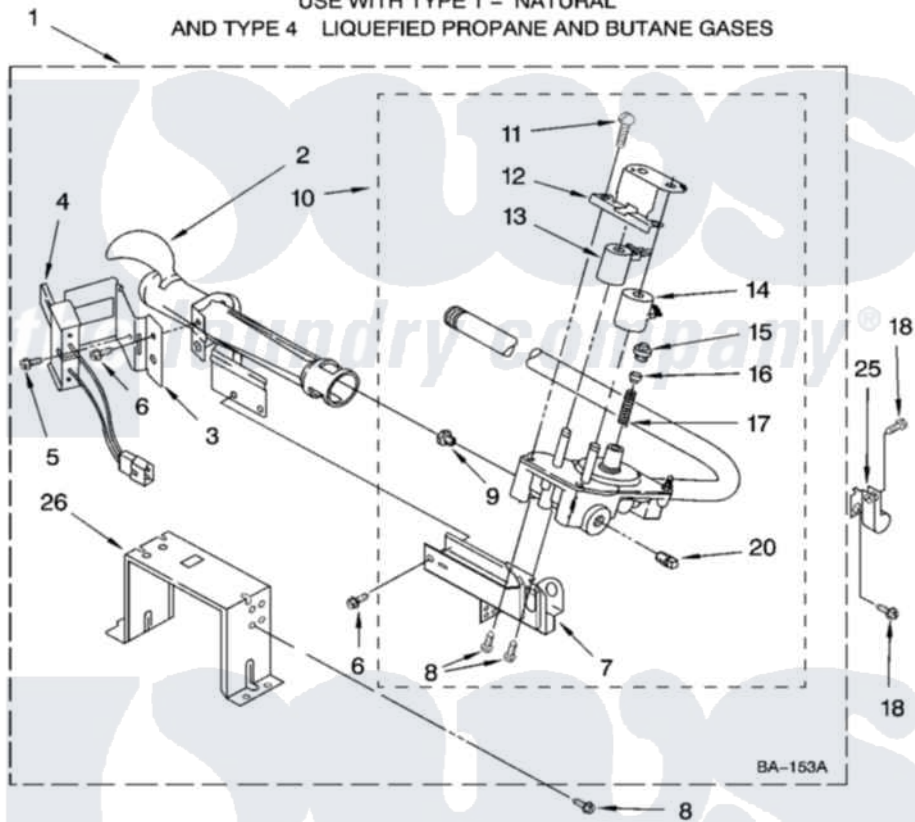

Whirlpool WGD8300SB0 04 - 8576353 BURNER ASSEMBLY

8576353 BURNER ASSEMBLY

For Model: WGD8300SW0, WGD8300SB0

(White) (Black)

USE WITH TYPE 1 - NATURAL
AND TYPE 4 LIQUEFIED PROPANE AND BUTANE GASES

8181061

7

Whirlpool [Residential Whirlpool WGD8300SB0 Dryer Parts](#) Parts Diagram 04 - 8576353 BURNER ASSEMBLY
Click on the part number to view part

Item	Original Part Number	Replaced By	Status	Part Description
1	8576353	280119		Burner-Gas
2	688617	693140		Burner
3	694298			Bracket, Ignitor
4	686590	279311		Ignitor
5	3393909			Screw, 8-32 X 7/8
6	343641	681414		Screw, 10AB X 1/2
7	3389871		Not Available	Base, Burner
8	3387057			Screw, 10-16 X 1/2 Orifice, Burner
9	15418			Orifice, Burner Type 1
"	15422		Not Available	ORIFICE, BURNER (TYPE 4) (BUTANE)
"	234867	229742		Orifice, Burner
10	W10118347	W10293912		Valve-Gas
11	694421			Screw, Bracket Mounting
12	694538			Bracket, Shunt
13	694540			Coil, 60 Hz