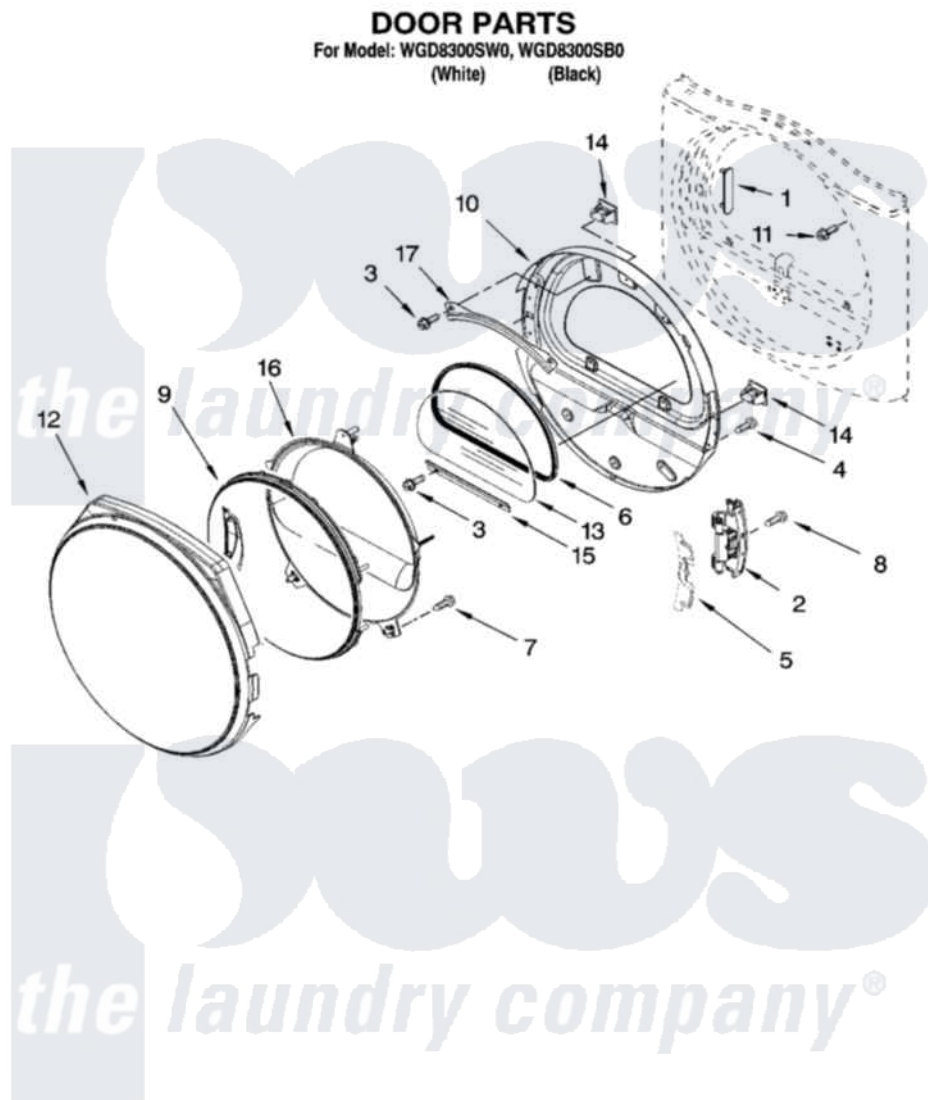

Whirlpool WGD8300SB0 05 - DOOR PARTS, OPTIONAL PARTS (NOT INCLUDED)

8181061

9

Whirlpool [Residential Whirlpool WGD8300SB0 Dryer Parts](#) Parts Diagram 05 - DOOR PARTS, OPTIONAL PARTS (NOT INCLUDED)

[Click on the part number to view part](#)

Item	Original Part Number	Replaced By	Status	Part Description
1	8565119			Label, Hinge Hole Cover
2	8578887			Door Hinge Assembly
3	3393258	3373329D		Screw
4	8534044			Screw, 8-18 X 1/2
5	8571839			Cover, Hinge
"	W10129722			Cover, Hinge
6	8579663			Seal, Window
7	8534022			Screw, 8-18 X 1/16
8	W10017850	280203		Screw-Kit
9	W10044180			Door Intermediate Stationary
10	8578933	W10164062		Door Assembly
11	355515			Screw, 8-18 X 11/16
12	8571836			Door Ring
"	W10129706			Door Ring
13	8565117	W10286878		Window