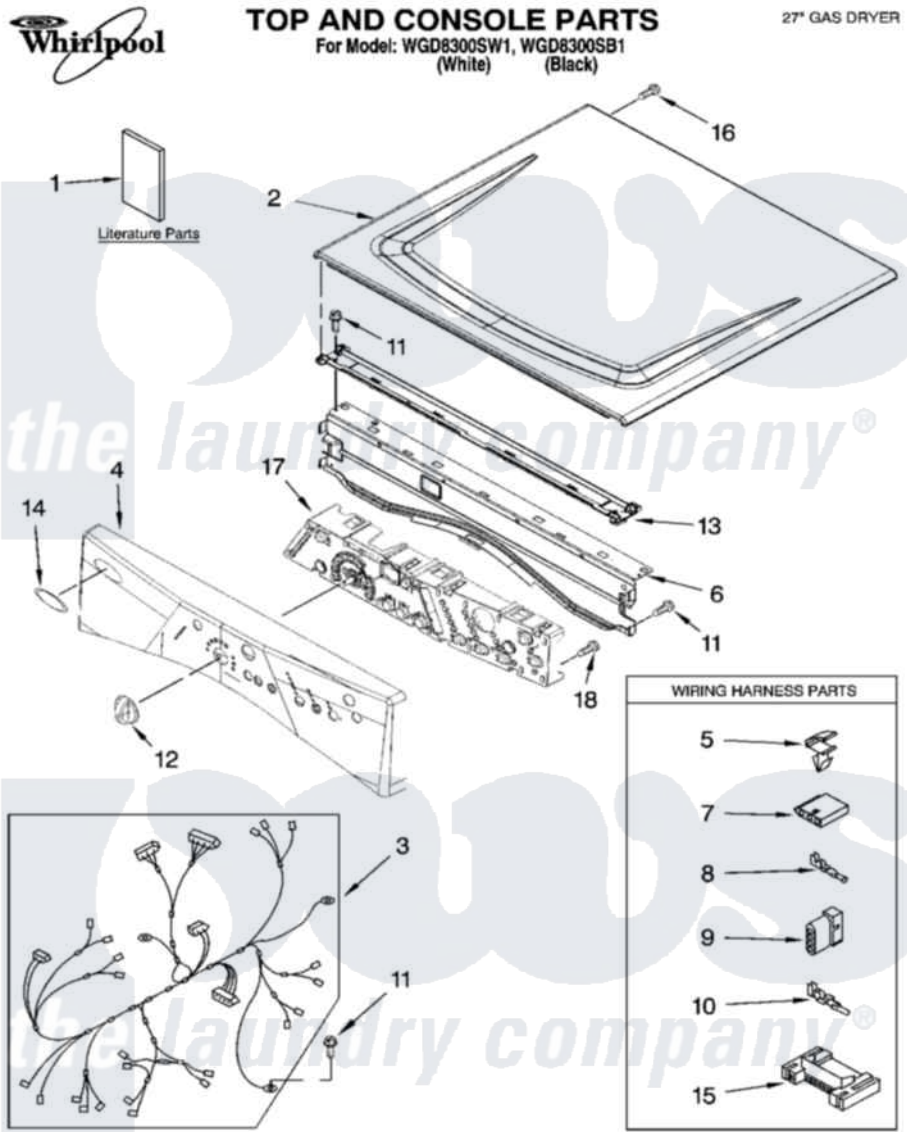

Whirlpool WGD8300SB1 01 - TOP AND CONSOLE PARTS

8-07 Printed in U.S.A. (LT)

1

Part No. W10159012 Rev. A

Whirlpool Residential Whirlpool WGD8300SB1 Dryer Parts Parts Diagram 01 - TOP AND CONSOLE PARTS
 Click on the part number to view part

Item	Original Part Number	Replaced By	Status	Part Description
1	8578902		Not Available	Use & Care Guide
"	8578904		Not Available	Guide, Quick Start
"	8578834		Not Available	Tech Sheet
2	8563730	W10336080		Top
"	W10129703			Top
3	W10110973			Harness, Main
4	W10099598			Panel, Console
"	W10099631			Panel, Console
5	3394427			Clip-Harness
6	8565237			Bracket, Console
7	353424			Plug, Terminal
8	94614			Terminal
9	3936144			Do-It-Yourself Repair Manuals
10	94613	596797		Terminal
11	3390647	488729		Screw
12	8574963			Knob, Control

"	W10129067		Knob, Control
13	8574968		Screw, 10-16 X 1/2
14	W10117943	8303811	Badge, Assembly
15	3395683		Receptacle, Multi-Terminal
16	3400238		Screw, 2-28 X 1/2
17	8571955		Assembly, User Interface
18	3400238		Screw, 2-28 X 1/2