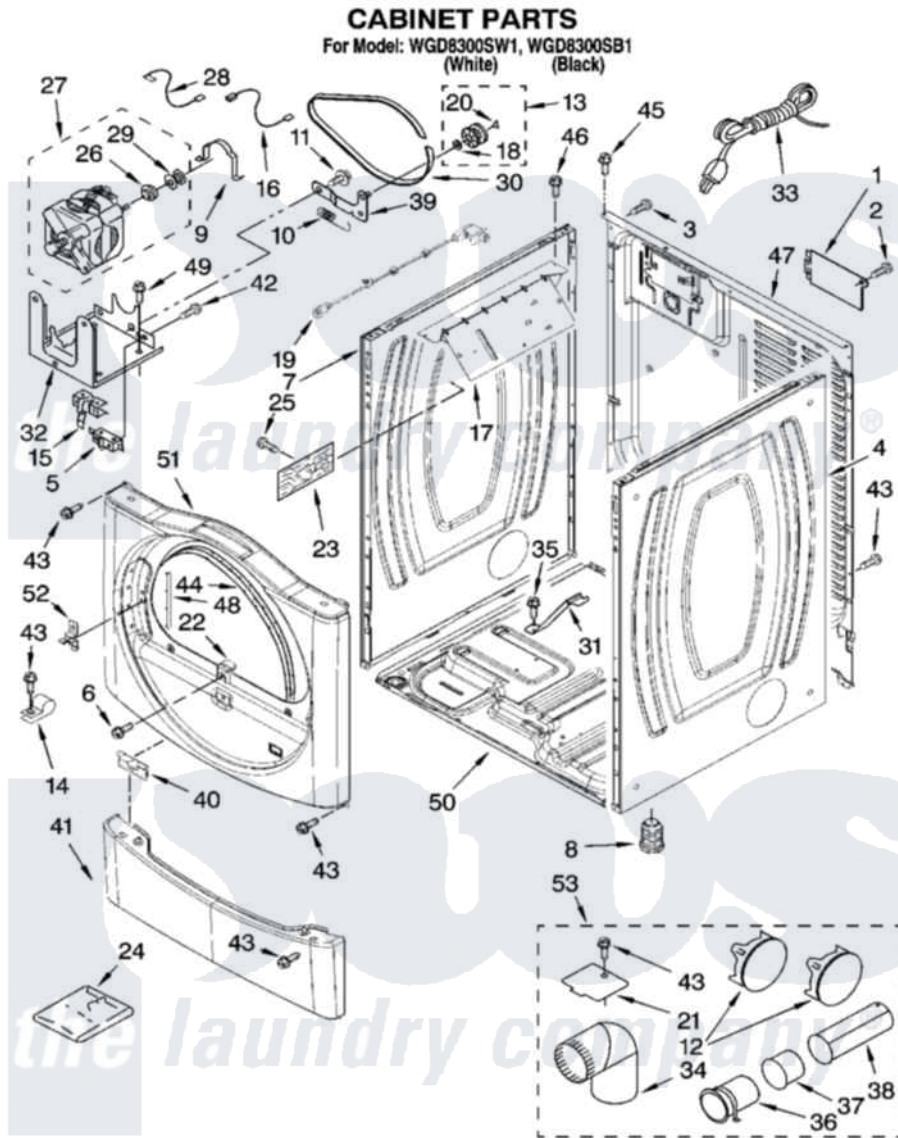

# Whirlpool WGD8300SB1 02 - CABINET PARTS

W10159012

3

Whirlpool Residential Whirlpool WGD8300SB1 Dryer Parts Parts Diagram 02 - CABINET PARTS  
 Click on the part number to view part

Item	Original Part Number	Replaced By	Status	Part Description
1	<a href="#">8317340</a>			Cover, Terminal Block
2	3390814	<a href="#">90767</a>		Screw, 8A X 3/8 HeX Washer Head Tapping
3	8533974	<a href="#">4331106</a>		Screw, No.10-32 X 7/16
4	<a href="#">8565048</a>			Panel, Side
"	<a href="#">W10112963</a>			Panel, Side
5	3394881	<a href="#">279782</a>		Switch-Lid
6	3357011	<a href="#">308685</a>		Side Trim )
7	<a href="#">8565054</a>			Panel, Side
"	<a href="#">W10112962</a>			Panel, Side
8	3392100	<a href="#">49621</a>		Feet-Leveling
"	<a href="#">279810</a>			Foot-Optional
9	<a href="#">660658</a>			Clamp, Motor Mounting 343481 685441
10	<a href="#">3387374</a>			Spring, Idler
11	<a href="#">3389420</a>			Retainer-Idler 1/4-20 X 1/16
12	697750	<a href="#">W10470674</a>		Dryer Exhaust Kit