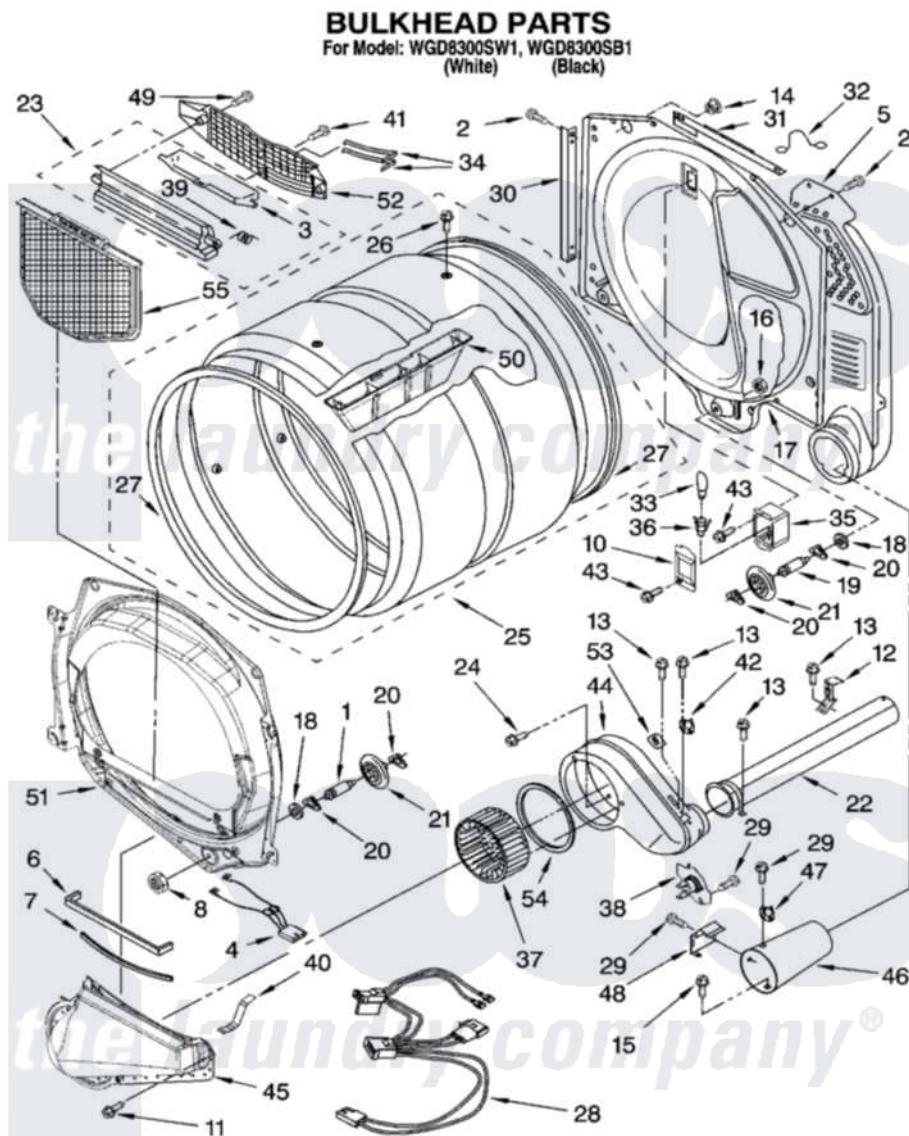

# Whirlpool WGD8300SB1 03 - BULKHEAD PARTS

W10159012

5

Whirlpool [Residential Whirlpool WGD8300SB1 Dryer Parts](#) Parts Diagram 03 - BULKHEAD PARTS  
 Click on the part number to view part

Item	Original Part Number	Replaced By	Status	Part Description
1	8575325	<a href="#">W10359272</a>		Shaft, Roller Drum Threads
2	3390647	<a href="#">488729</a>		Screw
3	<a href="#">W10153413</a>			Door, Lint Screen
4	<a href="#">3406653</a>			Harness, Sensor
5	<a href="#">3394346</a>			Air Duct Assembly
6	<a href="#">697813</a>			Seal, Outlet Housing
7	697814	<a href="#">697813</a>		Seal, Outlet Housing
8	3934666	<a href="#">W10080210</a>		Nut, 3/8 X 16
10	3402841	<a href="#">8532165</a>		Lens, Drum Light
11	359625	<a href="#">487240</a>		Screw, For Mtg. Service Capacitor
12	<a href="#">8572105</a>			Retainer, Toe Panel
13	8533971	<a href="#">90767</a>		Screw, 8A X 3/8 HeX Washer Head Tapping
14	<a href="#">8529007</a>			Plug, Rear Bulkhead
15	<a href="#">693995</a>			Screw, Hex Head
16	W10001120	<a href="#">W10080190</a>		Nut, 3/8-16