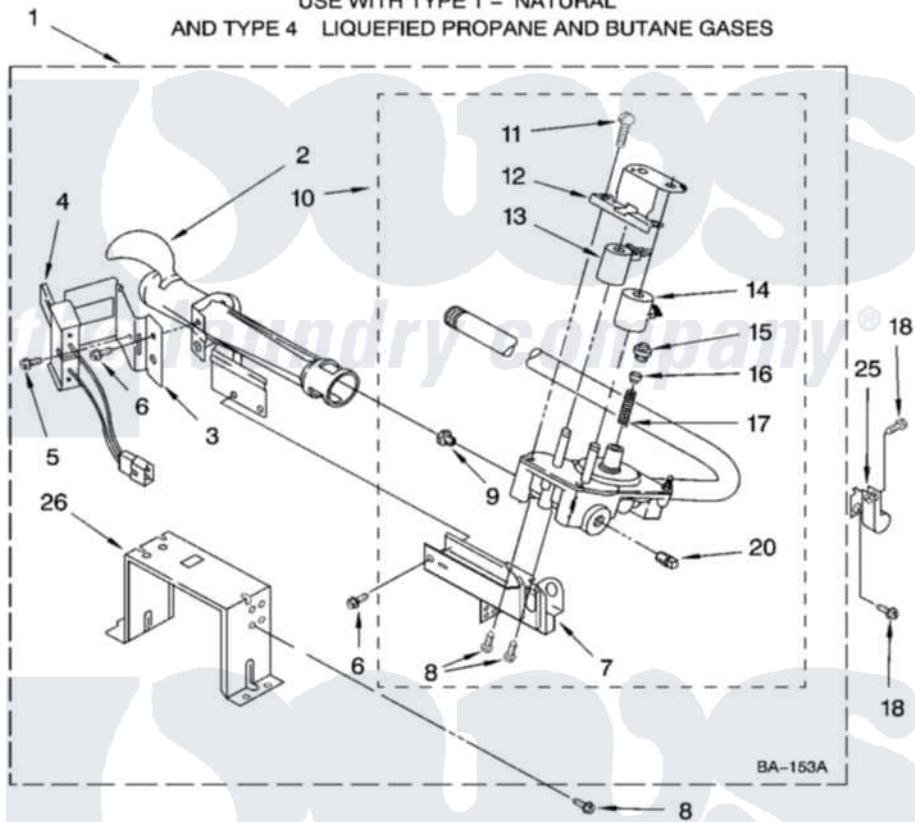

Whirlpool WGD8300SB1 04 - 8576353 BURNER ASSEMBLY

8576353 BURNER ASSEMBLY

For Model: WGD8300SW1, WGD8300SB1
(White) (Black)

USE WITH TYPE 1 - NATURAL
AND TYPE 4 LIQUEFIED PROPANE AND BUTANE GASES

W10159012

7

Whirlpool [Residential Whirlpool WGD8300SB1 Dryer Parts](#) Parts Diagram 04 - 8576353 BURNER ASSEMBLY
Click on the part number to view part

Item	Original Part Number	Replaced By	Status	Part Description
1	8576353	280119		Burner-Gas
2	688617	693140		Burner
3	694298			Bracket, Ignitor
4	686590	279311		Ignitor
5	3393909			Screw, 8-32 X 7/8
6	343641	681414		Screw, 10AB X 1/2
7	3389871		Not Available	Base, Burner
8	3387057			Screw, 10-16 X 1/2 Orifice, Burner
9	15418			Orifice, Burner Type 1
"	15422		Not Available	ORIFICE, BURNER (TYPE 4) (BUTANE)
"	234867	229742		Orifice, Burner
10	W10118347	W10293912		Valve-Gas
11	694421			Screw, Bracket Mounting
12	694538			Bracket, Shunt
13	694540			Coil, 60 Hz