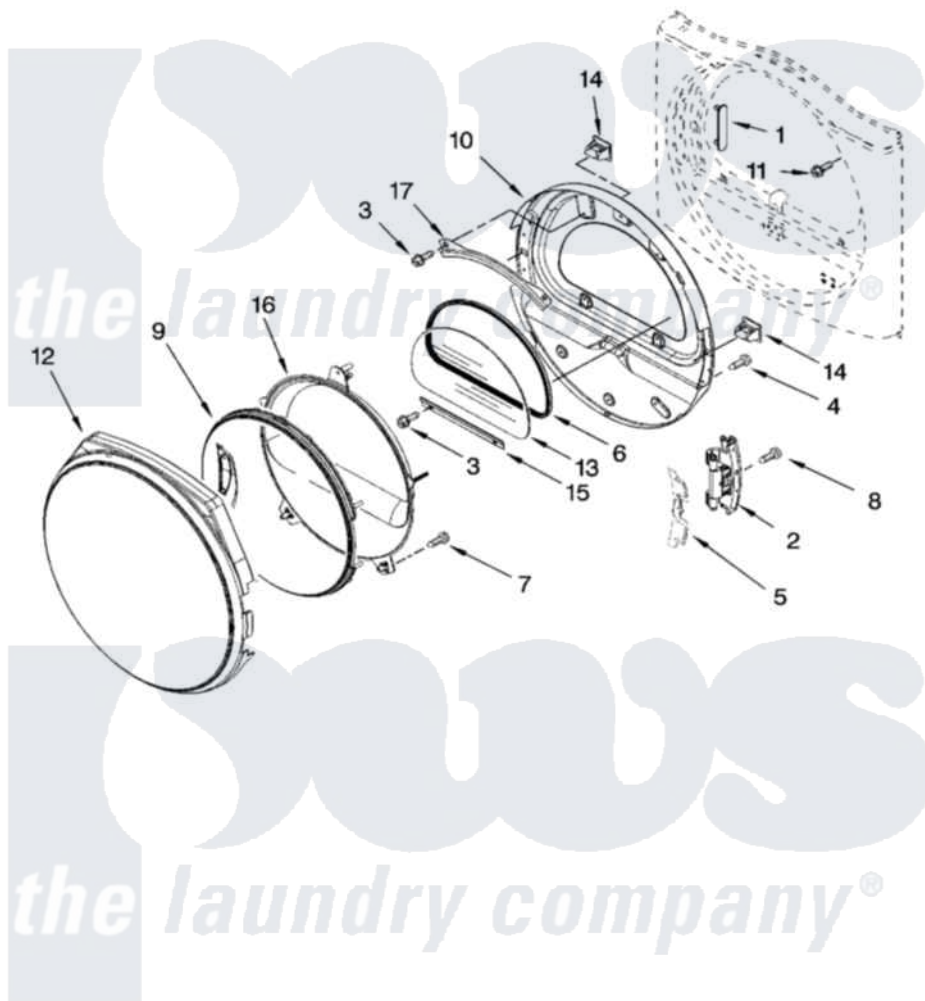

Whirlpool WGD8300SB1 05 - DOOR PARTS, OPTIONAL PARTS (NOT INCLUDED)

DOOR PARTS
For Model: WGD8300SW1, WGD8300SB1
(White) (Black)

W10159012

9

Whirlpool [Residential Whirlpool WGD8300SB1 Dryer Parts](#) Parts Diagram 05 - DOOR PARTS, OPTIONAL PARTS (NOT INCLUDED)

[Click on the part number to view part](#)

Item	Original Part Number	Replaced By	Status	Part Description
1	8565119			Label, Hinge Hole Cover
2	8578887			Door Hinge Assembly
3	3393258	3373329D		Screw
4	8534044			Screw, 8-18 X 1/2
5	8571839			Cover, Hinge
"	W10129722			Cover, Hinge
6	8579663			Seal, Window
7	8534022			Screw, 8-18 X 1/16
8	W10017850	280203		Screw-Kit
9	W10044180			Door Intermediate Stationary
10	8578933	W10164062		Door Assembly
11	355515			Screw, 8-18 X 11/16
12	8571836			Door Ring
"	W10129706			Door Ring
13	8565117	W10286878		Window