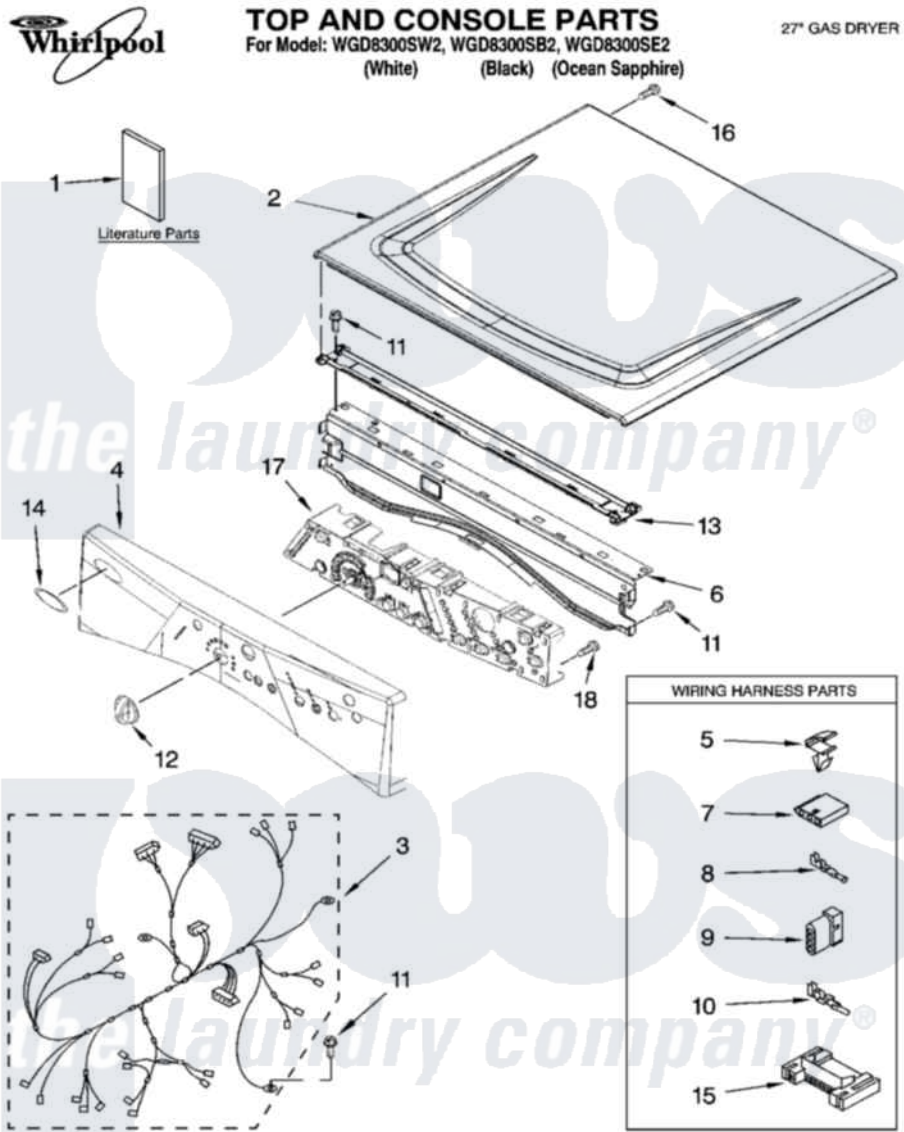

# Whirlpool WGD8300SB2 01 - TOP AND CONSOLE PARTS

11-08 Printed in U.S.A. (MP) (psw)

1

Part No. W10177419 Rev. B

Whirlpool Residential Whirlpool WGD8300SB2 Dryer Parts Parts Diagram 01 - TOP AND CONSOLE PARTS  
 Click on the part number to view part

Item	Original Part Number	Replaced By	Status	Part Description
1	W10151582		Not Available	Use & Care Guide
"	8578904		Not Available	Guide, Quick Start
"	8578834		Not Available	Tech Sheet
2	8563730	<a href="#">W10336080</a>		Top
"	<a href="#">W10129703</a>			Top
"	<a href="#">W10174561</a>			Top
3	<a href="#">W10110973</a>			Harness, Main
4	<a href="#">W10099598</a>			Panel, Console
"	<a href="#">W10099631</a>			Panel, Console
"	<a href="#">W10182077</a>			Panel, Console
5	<a href="#">3394427</a>			Clip-Harness
6	<a href="#">8565237</a>			Bracket, Console
7	<a href="#">353424</a>			Plug, Terminal
8	<a href="#">94614</a>			Terminal
9	<a href="#">3936144</a>			Do-It-Yourself Repair Manuals
10	94613	<a href="#">596797</a>		Terminal

11	3390647	<a href="#">488729</a>	Screw
12	8574974	<a href="#">8574963</a>	Knob, Control
"	<a href="#">W10129067</a>		Knob, Control
"	<a href="#">W10182079</a>		Knob, Assembly
13	<a href="#">8574968</a>		Screw, 10-16 X 1/2
14	W10117943	<a href="#">8303811</a>	Badge, Assembly
15	<a href="#">3395683</a>		Receptacle, Multi-Terminal
16	<a href="#">3400238</a>		Screw, 2-28 X 1/2
17	<a href="#">8571955</a>		Assembly, User Interface
18	<a href="#">3400238</a>		Screw, 2-28 X 1/2