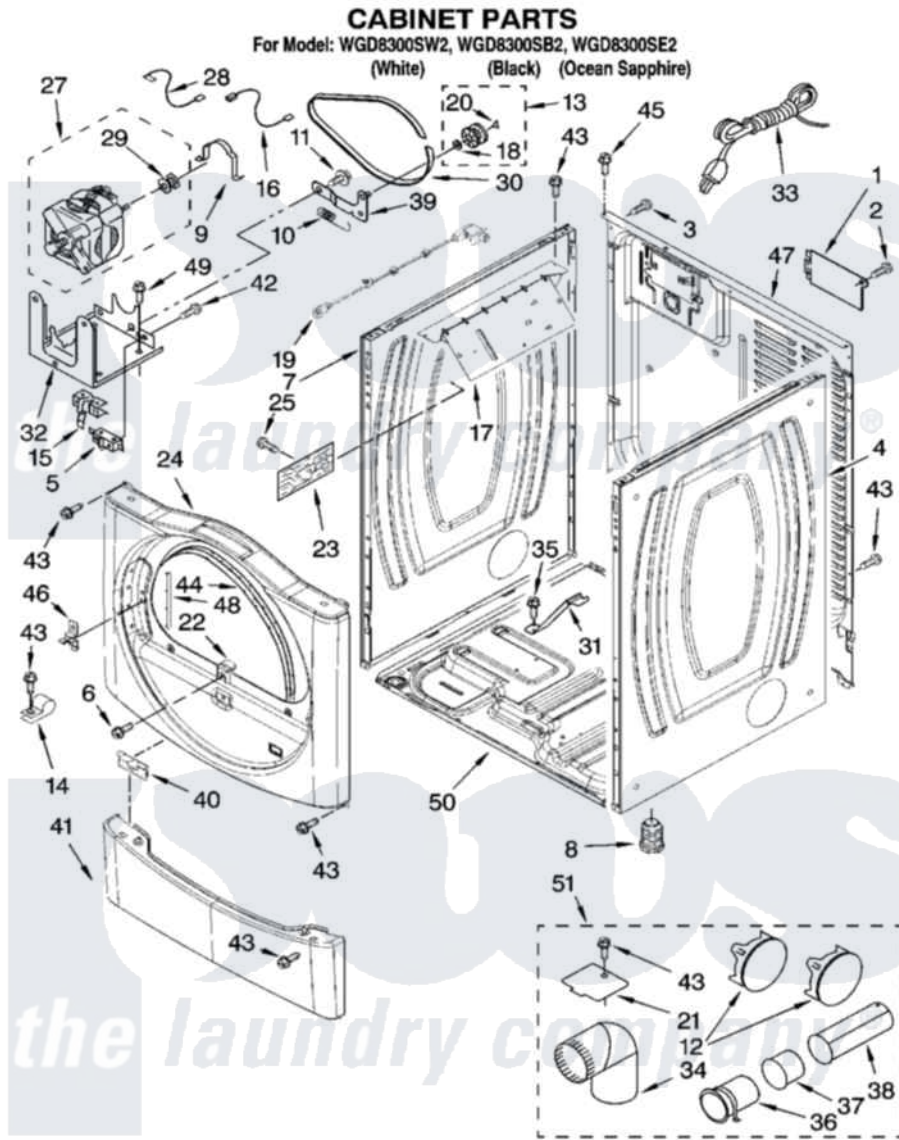

Whirlpool WGD8300SB2 02 - CABINET PARTS

W10177419

3

Whirlpool [Residential Whirlpool WGD8300SB2 Dryer Parts](#) Parts Diagram 02 - CABINET PARTS
Click on the part number to view part

Item	Original Part Number	Replaced By	Status	Part Description
1	8317340			Cover, Terminal Block
2	3390814	90767		Screw, 8A X 3/8 HeX Washer Head Tapping
3	8533974	4331106		Screw, No.10-32 X 7/16
4	8565048			Panel, Side
"	W10112963			Panel, Side
"	W10174559			Panel, Side
5	3394881	279782		Switch-Lid
6	3357011	308685		Side Trim)
7	8565054			Panel, Side
"	W10112962			Panel, Side
"	W10174558			Panel, Side
8	3392100	49621		Feet-Leveling
"	279810			Foot-Optional
9	660658			Clamp, Motor Mounting 343481 685441
10	3387374			Spring, Idler