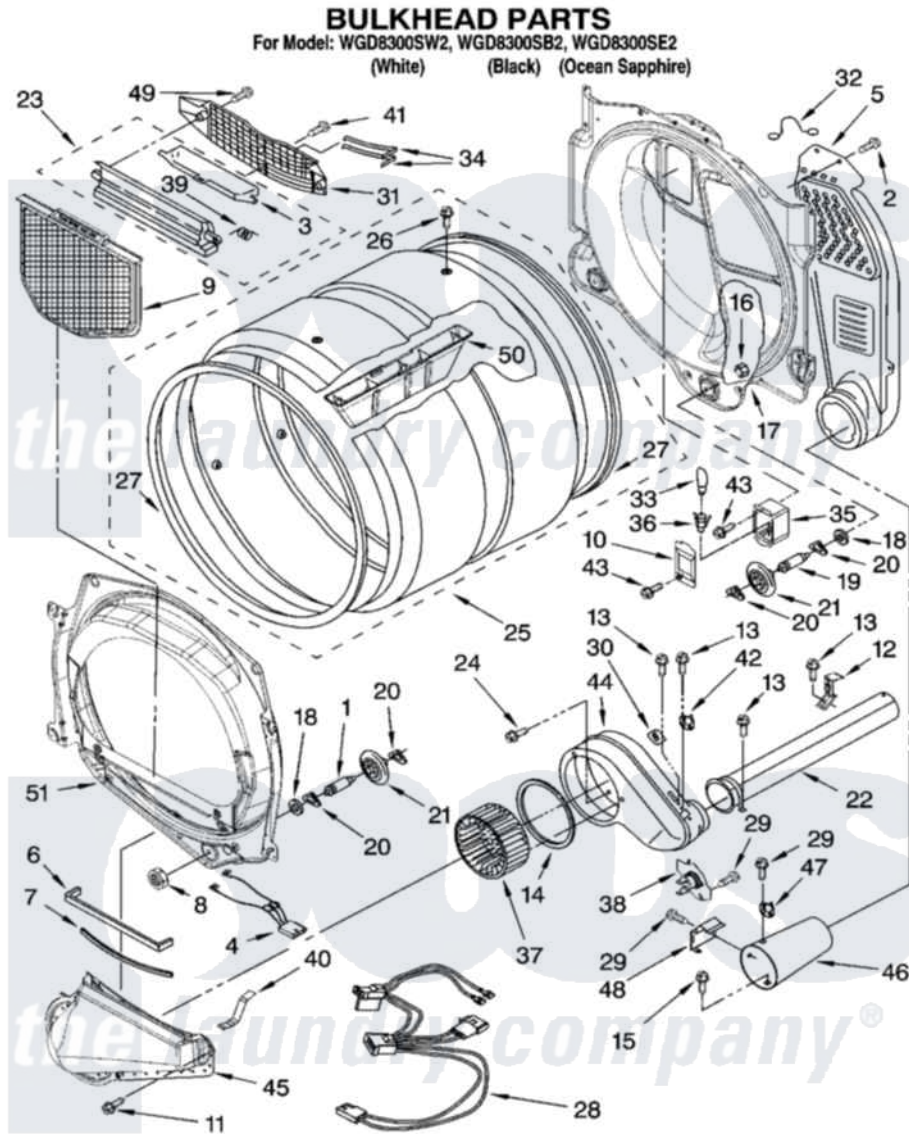

Whirlpool WGD8300SB2 03 - BULKHEAD PARTS

W10177419

5

Whirlpool [Residential Whirlpool WGD8300SB2 Dryer Parts](#) Parts Diagram 03 - BULKHEAD PARTS
 Click on the part number to view part

Item	Original Part Number	Replaced By	Status	Part Description
1	8575325	W10359272		Shaft, Roller Drum Threads
2	3390647	488729		Screw
3	W10153413			Door, Lint Screen
4	3406653			Harness, Sensor
5	3394346			Air Duct Assembly
6	697813			Seal, Outlet Housing
7	697814	697813		Seal, Outlet Housing
8	3934666	W10080210		Nut, 3/8 X 16
9	W10049370	W10120998		Screen
10	3402841	8532165		Lens, Drum Light
11	359625	487240		Screw, For Mtg. Service Capacitor
12	8572105			Retainer, Toe Panel
13	8533971	90767		Screw, 8A X 3/8 HeX Washer Head Tapping
14	697770			Seal, Cover Plate Blower Housing

15	693995		Screw, Hex Head
16	W10001120	W10080190	Nut, 3/8-16
17	W10080170		Bulkhead, Rear
18	3387459	W10080960	Washer, Support
19	8575324	W10359271	Shaft, Drum Roller Threads
20	690997		Washer, Thrust
21	8536973	W10314173	Support
22	8563728		Exhaust Pipe
23	W10153423		Outlet Grille, Housing Assembly
24	489463		Screw, 8-18 X 1/16
25	W10153420		Complete Drum Assembly
26	W10109200		Screw, Baffle Mounting
27	697694	280114	Seal
28	3401850		Harness-Gas
29	90767		Screw, 8A X 3/8 HeX Washer Head Tapping
30	3392519		Thermal Limiter
31	W10153412		Grille, Outlet
32	3401707		Jumper, Tco-High Limit
33	3406124	22002263	Lamp
34	3387223		Electrode, Sensor
35	8578825		Bracket, Drum Light
36	W10136369		Socket, Drum Light Assembly
37	697772		Wheel, Blower
38	8573713		Thermal-Cutoff
39	3394986		Spring, Lint Screen Door
40	8066208		Clip-Exhaust
41	695240	488729	Screw
42	8577274		Thermostat 295F
43	487909	488729	Screw
44	8544362	W10119255	Housing, Blower
45	8066168	W10128606	Duct-Lint
46	8573824		Funnel, Burner
47	8573028		Thermostat, High-Limit 205 F
48	338906		Radiant, Sensor
49	3387230		Screw, 10-16 X 13/16
50	W10153409		Baffle, Drum
51	8565061		Bulkhead, Front