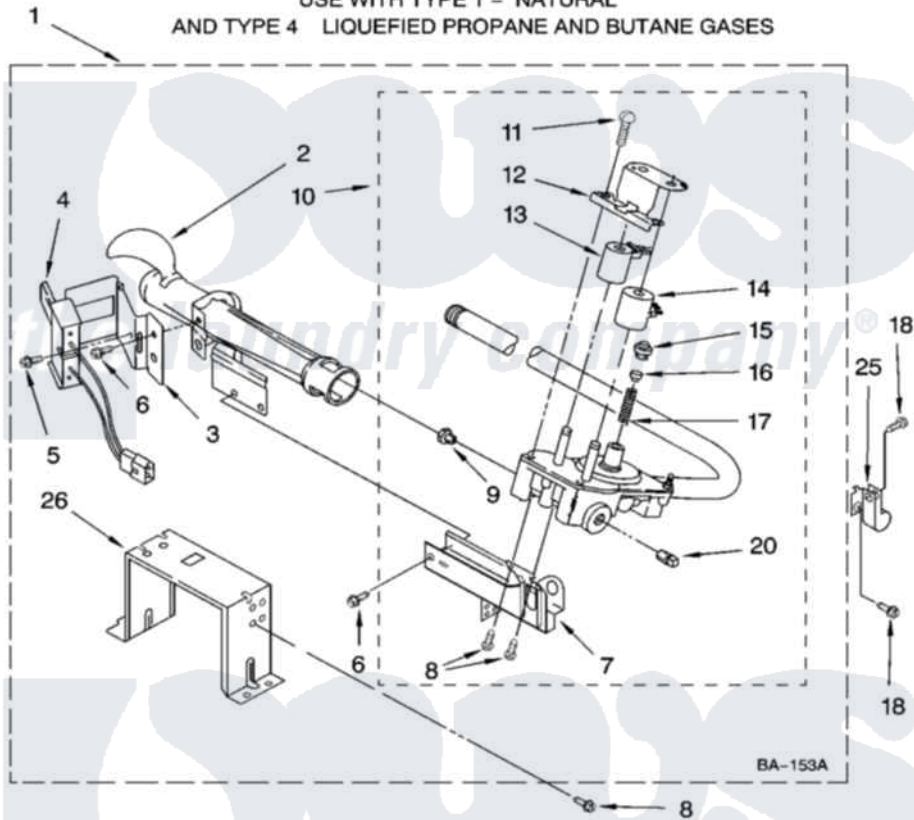

Whirlpool WGD8300SB2 04 - 8576353 BURNER ASSEMBLY

8576353 BURNER ASSEMBLY

For Model: WGD8300SW2, WGD8300SB2, WGD8300SE2
(White) (Black) (Ocean Sapphire)

USE WITH TYPE 1 - NATURAL
AND TYPE 4 LIQUEFIED PROPANE AND BUTANE GASES

W10177419

7

Whirlpool Residential Whirlpool WGD8300SB2 Dryer Parts Parts Diagram 04 - 8576353 BURNER ASSEMBLY
Click on the part number to view part

Item	Original Part Number	Replaced By	Status	Part Description
1	8576353	280119		Burner-Gas
2	688617	693140		Burner
3	694298			Bracket, Ignitor
4	686590	279311		Ignitor
5	3393909			Screw, 8-32 X 7/8
6	343641	681414		Screw, 10AB X 1/2
7	3389871		Not Available	Base, Burner
8	3387057			Screw, 10-16 X 1/2 Orifice, Burner
9	15418			Orifice, Burner Type 1
"	15422		Not Available	ORIFICE, BURNER (TYPE 4) (BUTANE)
"	234867	229742		Orifice, Burner
10	W10118347	W10293912		Valve-Gas
11	694421			Screw, Bracket Mounting
12	694538			Bracket, Shunt
13	694540			Coil, 60 Hz