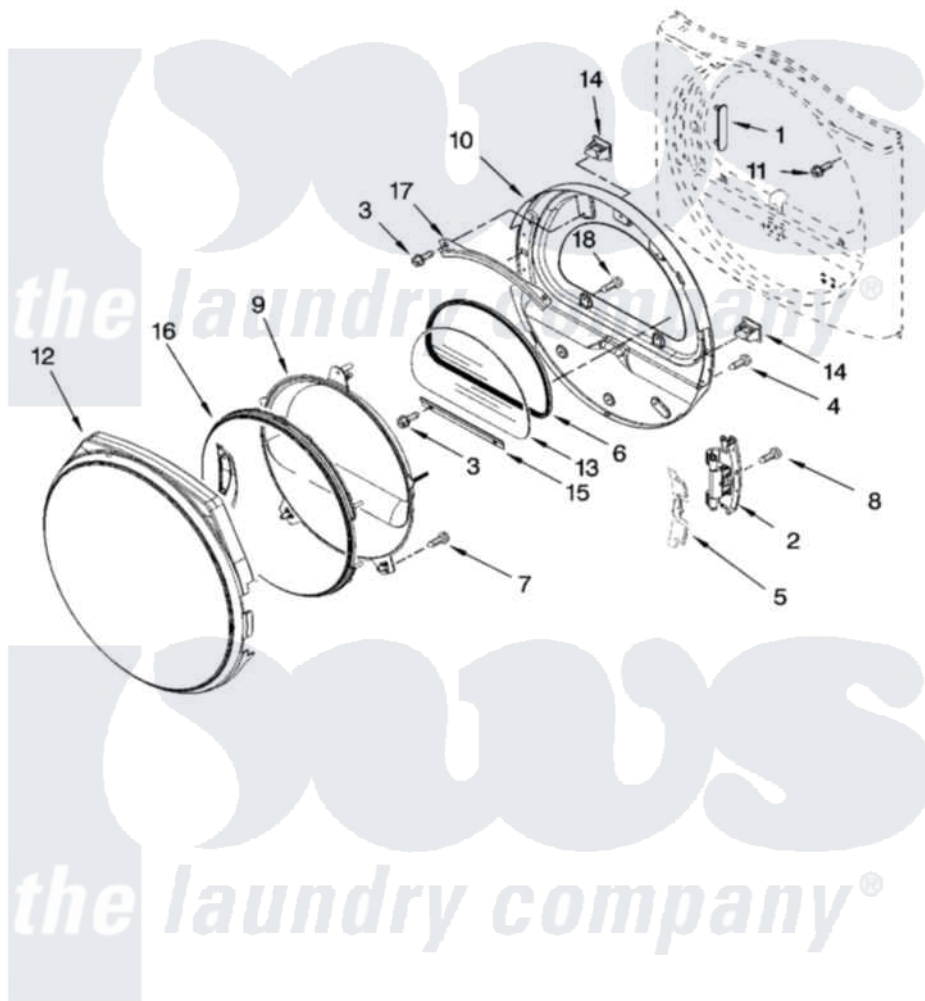

Whirlpool WGD8300SB2 05 - DOOR PARTS, OPTIONAL PARTS (NOT INCLUDED)

DOOR PARTS

For Model: WGD8300SW2, WGD8300SB2, WGD8300SE2
(White) (Black) (Ocean Sapphire)

W10177419

9

Whirlpool [Residential Whirlpool WGD8300SB2 Dryer Parts](#) Parts Diagram 05 - DOOR PARTS, OPTIONAL PARTS (NOT INCLUDED)

[Click on the part number to view part](#)

Item	Original Part Number	Replaced By	Status	Part Description
1	8565119			Label, Hinge Hole Cover
2	8578887			Door Hinge Assembly
3	3393258	3373329D		Screw
4	8534044			Screw, 8-18 X 1/2
5	8571839			Cover, Hinge
"	W10129722			Cover, Hinge
"	W10182078			Cover, Hinge
6	8579663			Seal, Window
7	8534022			Screw, 8-18 X 1/16
8	W10159996			Screw, 10-24 X 25/64
9	W10044180			Door Intermediate Stationary
"	W10044190			Door Intermediate Stationary
"	W10129704			Door Intermediate Stationary
10	8578933	W10164062		Door Assembly
11	355515			Screw, 8-18 X 11/16