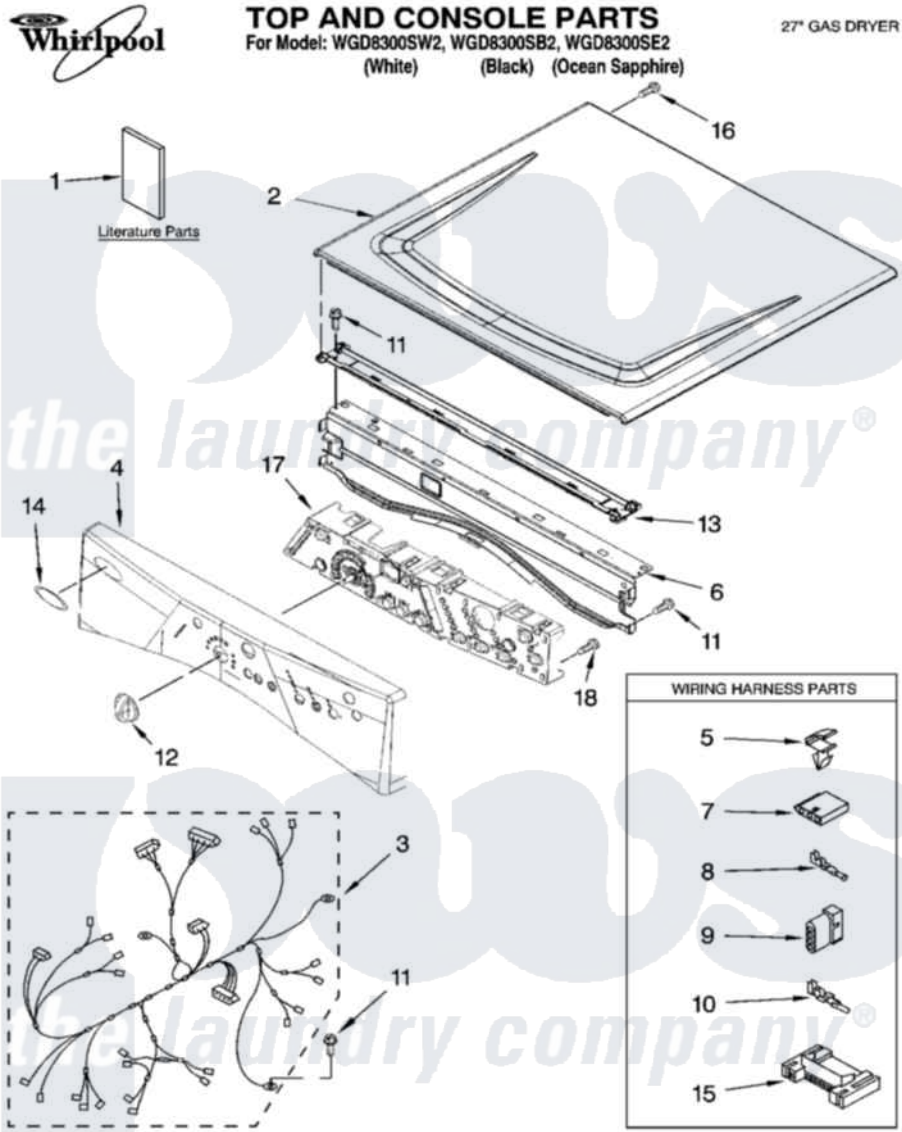

Whirlpool WGD8300SE2 01 - TOP AND CONSOLE PARTS

11-08 Printed in U.S.A. (MP) (psw)

1

Part No. W10177419 Rev. B

Whirlpool Residential Whirlpool WGD8300SE2 Dryer Parts Parts Diagram 01 - TOP AND CONSOLE PARTS
 Click on the part number to view part

Item	Original Part Number	Replaced By	Status	Part Description
1	W10151582		Not Available	Use & Care Guide
"	8578904		Not Available	Guide, Quick Start
"	8578834		Not Available	Tech Sheet
2	8563730	W10336080		Top
"	W10129703			Top
"	W10174561			Top
3	W10110973			Harness, Main
4	W10099598			Panel, Console
"	W10099631			Panel, Console
"	W10182077			Panel, Console
5	3394427			Clip-Harness
6	8565237			Bracket, Console
7	353424			Plug, Terminal
8	94614			Terminal
9	3936144			Do-It-Yourself Repair Manuals
10	94613	596797		Terminal

11	3390647	488729	Screw
12	8574974	8574963	Knob, Control
"	W10129067		Knob, Control
"	W10182079		Knob, Assembly
13	8574968		Screw, 10-16 X 1/2
14	W10117943	8303811	Badge, Assembly
15	3395683		Receptacle, Multi-Terminal
16	3400238		Screw, 2-28 X 1/2
17	8571955		Assembly, User Interface
18	3400238		Screw, 2-28 X 1/2