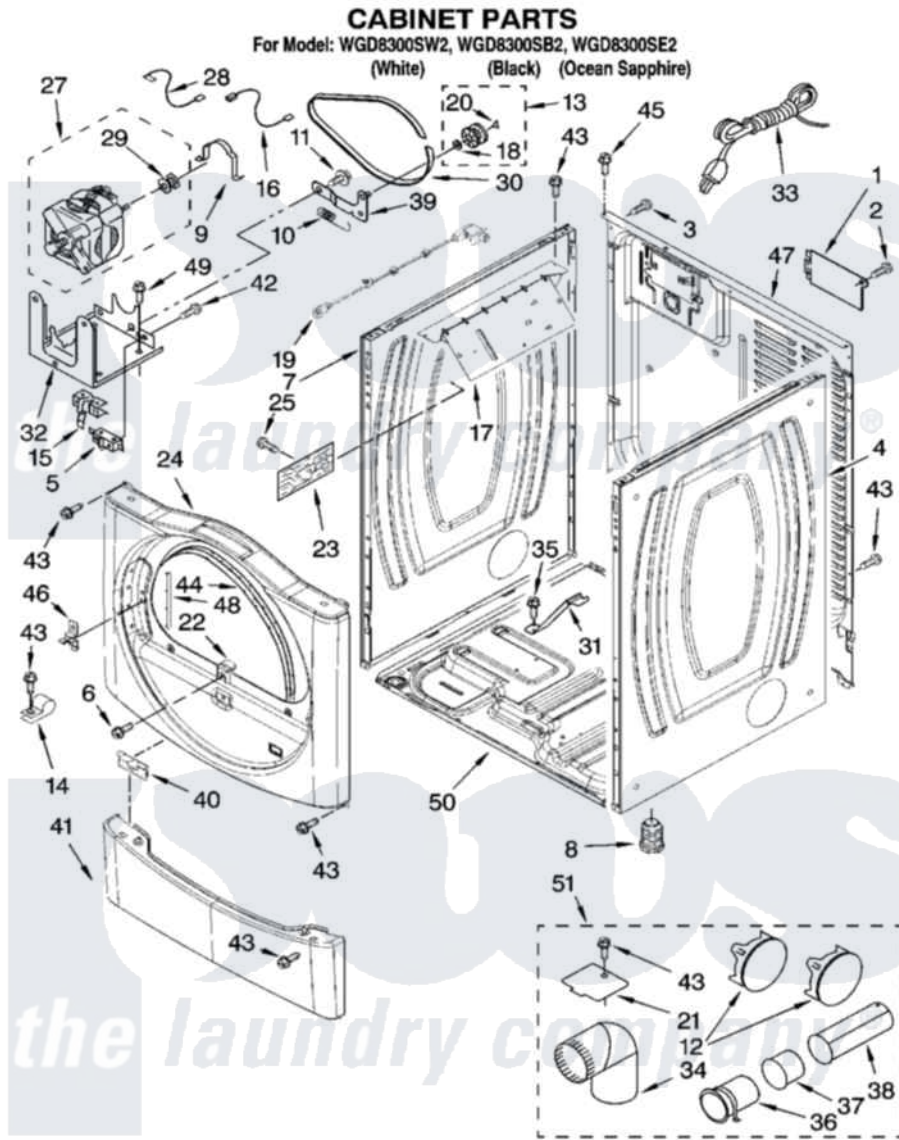

Whirlpool WGD8300SE2 02 - CABINET PARTS

W10177419

3

Whirlpool [Residential Whirlpool WGD8300SE2 Dryer Parts](#) Parts Diagram 02 - CABINET PARTS
Click on the part number to view part

Item	Original Part Number	Replaced By	Status	Part Description
1	8317340			Cover, Terminal Block
2	3390814	90767		Screw, 8A X 3/8 HeX Washer Head Tapping
3	8533974	4331106		Screw, No.10-32 X 7/16
4	8565048			Panel, Side
"	W10112963			Panel, Side
"	W10174559			Panel, Side
5	3394881	279782		Switch-Lid
6	3357011	308685		Side Trim)
7	8565054			Panel, Side
"	W10112962			Panel, Side
"	W10174558			Panel, Side
8	3392100	49621		Feet-Leveling
"	279810			Foot-Optional
9	660658			Clamp, Motor Mounting 343481 685441
10	3387374			Spring, Idler