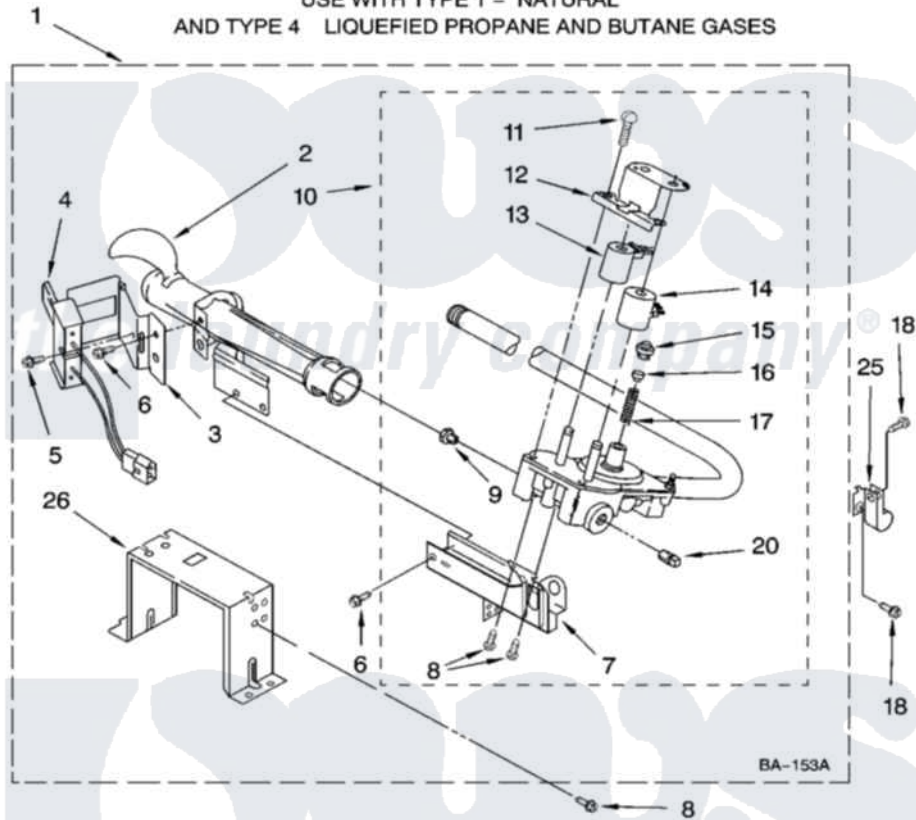

# Whirlpool WGD8300SE2 04 - 8576353 BURNER ASSEMBLY

## 8576353 BURNER ASSEMBLY

For Model: WGD8300SW2, WGD8300SB2, WGD8300SE2  
(White) (Black) (Ocean Sapphire)

USE WITH TYPE 1 - NATURAL  
AND TYPE 4 LIQUEFIED PROPANE AND BUTANE GASES

W10177419

7

Whirlpool Residential Whirlpool WGD8300SE2 Dryer Parts Parts Diagram 04 - 8576353 BURNER ASSEMBLY  
Click on the part number to view part

Item	Original Part Number	Replaced By	Status	Part Description
1	8576353	<a href="#">280119</a>		Burner-Gas
2	688617	<a href="#">693140</a>		Burner
3	<a href="#">694298</a>			Bracket, Ignitor
4	686590	<a href="#">279311</a>		Ignitor
5	<a href="#">3393909</a>			Screw, 8-32 X 7/8
6	343641	<a href="#">681414</a>		Screw, 10AB X 1/2
7	3389871		Not Available	Base, Burner
8	<a href="#">3387057</a>			Screw, 10-16 X 1/2 Orifice, Burner
9	<a href="#">15418</a>			Orifice, Burner Type 1
"	15422		Not Available	ORIFICE, BURNER (TYPE 4) (BUTANE)
"	234867	<a href="#">229742</a>		Orifice, Burner
10	W10118347	<a href="#">W10293912</a>		Valve-Gas
11	<a href="#">694421</a>			Screw, Bracket Mounting
12	<a href="#">694538</a>			Bracket, Shunt
13	<a href="#">694540</a>			Coil, 60 Hz