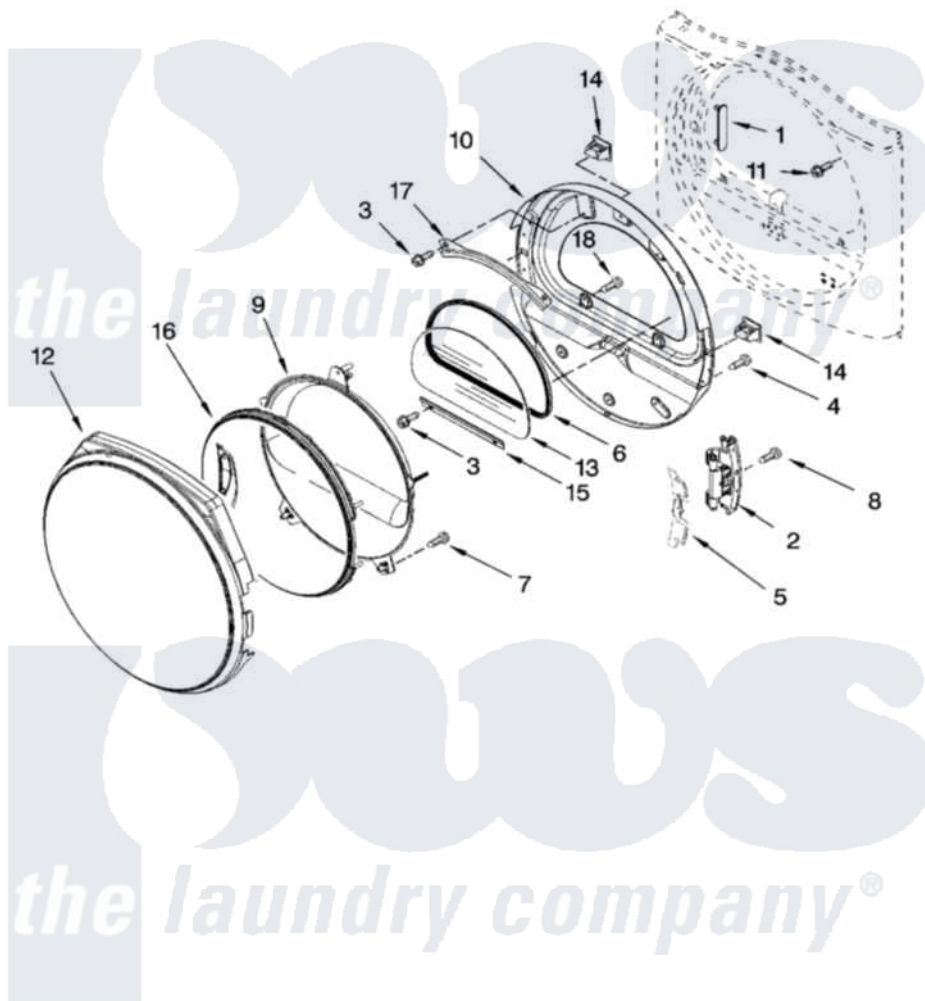

Whirlpool WGD8300SE2 05 - DOOR PARTS, OPTIONAL PARTS (NOT INCLUDED)

DOOR PARTS

For Model: WGD8300SW2, WGD8300SB2, WGD8300SE2
(White) (Black) (Ocean Sapphire)

W10177419

9

Whirlpool [Residential Whirlpool WGD8300SE2 Dryer Parts](#) Parts Diagram 05 - DOOR PARTS, OPTIONAL PARTS (NOT INCLUDED)

[Click on the part number to view part](#)

Item	Original Part Number	Replaced By	Status	Part Description
1	8565119			Label, Hinge Hole Cover
2	8578887			Door Hinge Assembly
3	3393258	3373329D		Screw
4	8534044			Screw, 8-18 X 1/2
5	8571839			Cover, Hinge
"	W10129722			Cover, Hinge
"	W10182078			Cover, Hinge
6	8579663			Seal, Window
7	8534022			Screw, 8-18 X 1/16
8	W10159996			Screw, 10-24 X 25/64
9	W10044180			Door Intermediate Stationary
"	W10044190			Door Intermediate Stationary
"	W10129704			Door Intermediate Stationary
10	8578933	W10164062		Door Assembly
11	355515			Screw, 8-18 X 11/16