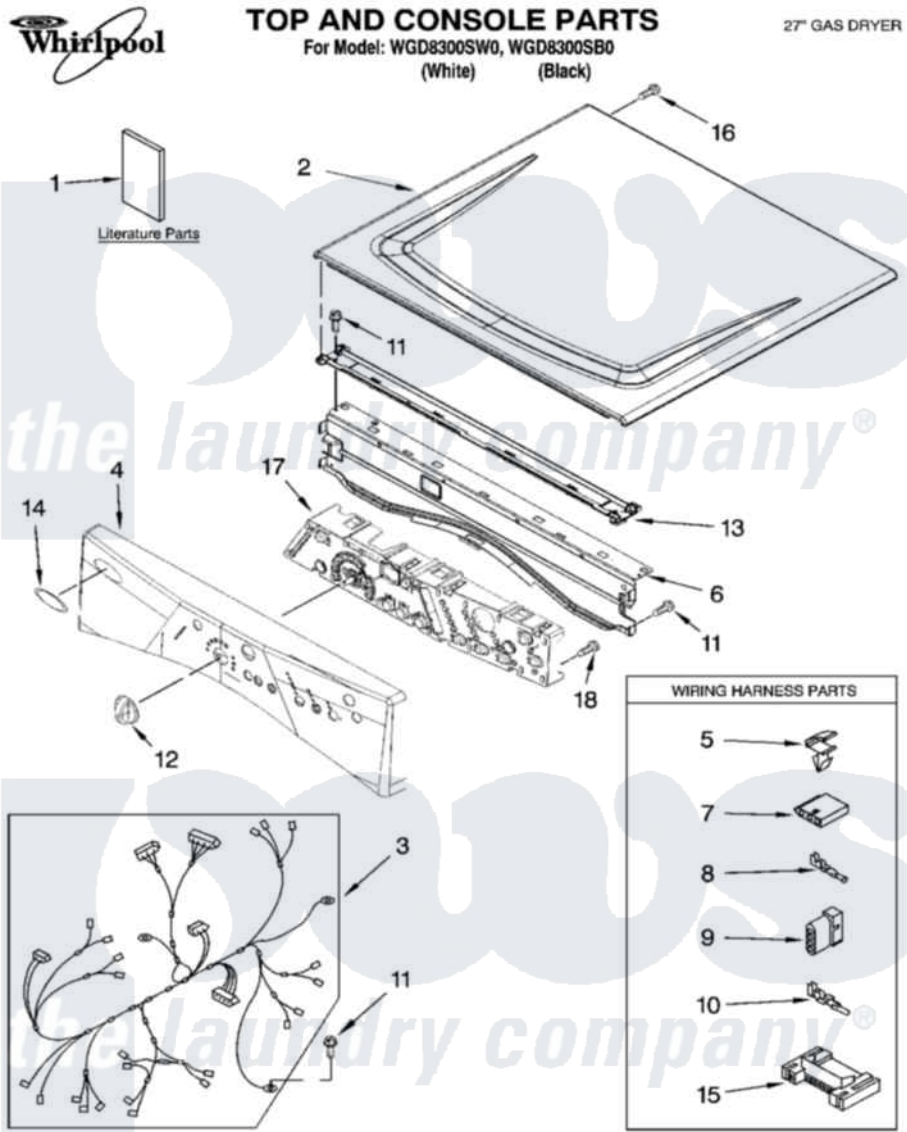

Whirlpool WGD8300SW0 01 - TOP AND CONSOLE PARTS

6-07 Printed in U.S.A. (LT)

1

Part No. 8181061 Rev. B

Whirlpool Residential Whirlpool WGD8300SW0 Dryer Parts Parts Diagram 01 - TOP AND CONSOLE PARTS
 Click on the part number to view part

Item	Original Part Number	Replaced By	Status	Part Description
1	8578902		Not Available	Use & Care Guide
"	8578904		Not Available	Guide, Quick Start
"	8578834		Not Available	Tech Sheet
2	8563730	W10336080		Top
"	W10129703			Top
3	W10110973			Harness, Main
4	W10099598			Panel, Console
"	W10099631			Panel, Console
5	3394427			Clip-Harness
6	8565237			Bracket, Console
7	353424			Plug, Terminal
8	94614			Terminal
9	3936144			Do-It-Yourself Repair Manuals
10	94613	596797		Terminal
11	3390647	488729		Screw
12	8574963			Knob, Control

"	W10129067		Knob, Control
13	8574968		Screw, 10-16 X 1/2
14	W10117943	8303811	Badge, Assembly
15	3395683		Receptacle, Multi-Terminal
16	3400238		Screw, 2-28 X 1/2
17	8571955		Assembly, User Interface
18	3400238		Screw, 2-28 X 1/2