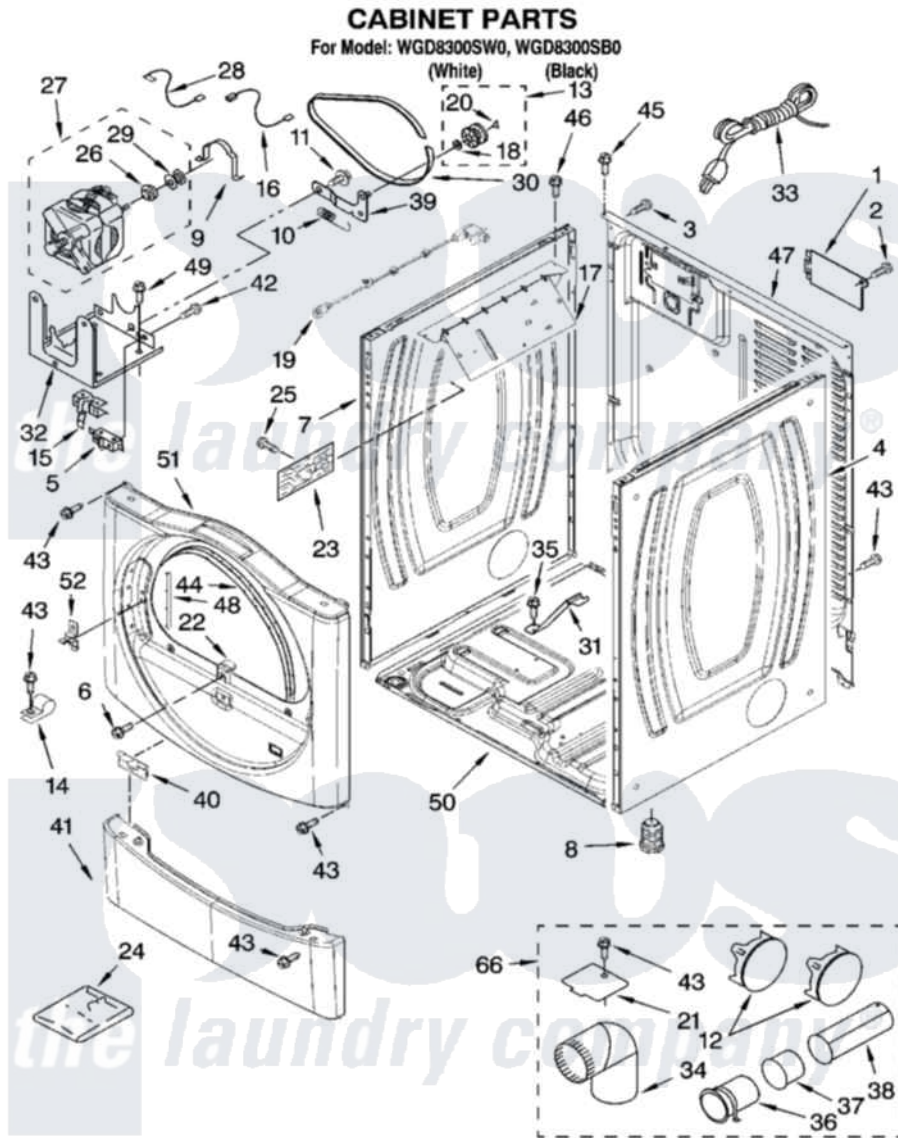

Whirlpool WGD8300SW0 02 - CABINET PARTS

8181061

3

Whirlpool [Residential Whirlpool WGD8300SW0 Dryer Parts](#) Parts Diagram 02 - CABINET PARTS
Click on the part number to view part

Item	Original Part Number	Replaced By	Status	Part Description
1	8317340			Cover, Terminal Block
2	3390814	90767		Screw, 8A X 3/8 HeX Washer Head Tapping
3	8533974	4331106		Screw, No.10-32 X 7/16
4	8565048			Panel, Side
"	W10112963			Panel, Side
5	3394881	279782		Switch-Lid
6	3357011	308685		Side Trim)
7	8565054			Panel, Side
"	W10112962			Panel, Side
8	3392100	49621		Feet-Leveling
"	279810			Foot-Optional
9	660658			Clamp, Motor Mounting 343481 685441
10	3387374			Spring, Idler
11	3389420			Retainer-Idler 1/4-20 X 1/16
12	697750	W10470674		Dryer Exhaust Kit