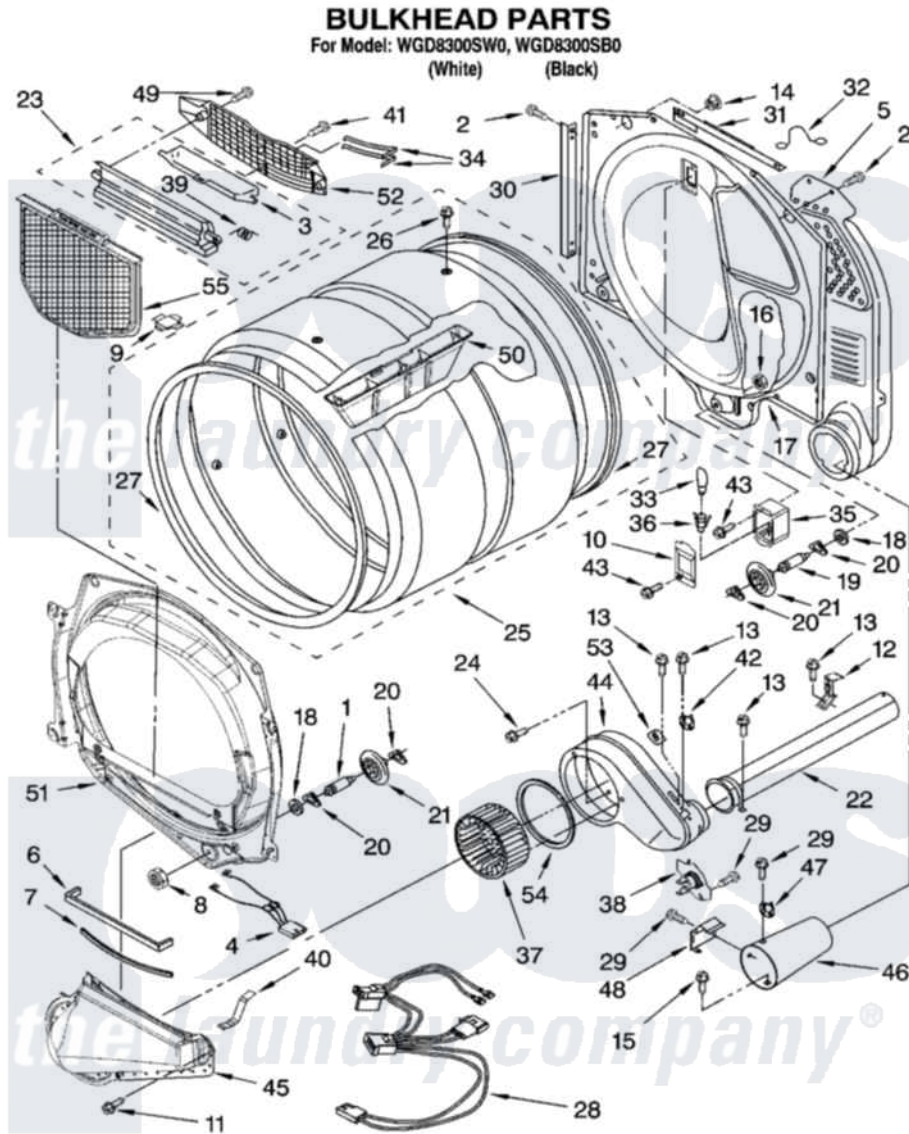

Whirlpool WGD8300SW0 03 - BULKHEAD PARTS

8181061

5

Whirlpool Residential Whirlpool WGD8300SW0 Dryer Parts Parts Diagram 03 - BULKHEAD PARTS
 Click on the part number to view part

Item	Original Part Number	Replaced By	Status	Part Description
1	8575325	W10359272		Shaft, Roller Drum Threads
2	3390647	488729		Screw
3	8563758			Door, Lint Screen
4	3406653			Harness, Sensor
5	3394346			Air Duct Assembly
6	697813			Seal, Outlet Housing
7	697814	697813		Seal, Outlet Housing
8	3934666	W10080210		Nut, 3/8 X 16
9	8066086			Plug, Drum Hole
10	3402841	8532165		Lens, Drum Light
11	359625	487240		Screw, For Mtg. Service Capacitor
12	8572105			Retainer, Toe Panel
13	8533971	90767		Screw, 8A X 3/8 HeX Washer Head Tapping
14	8529007			Plug, Rear Bulkhead
15	693995			Screw, Hex Head