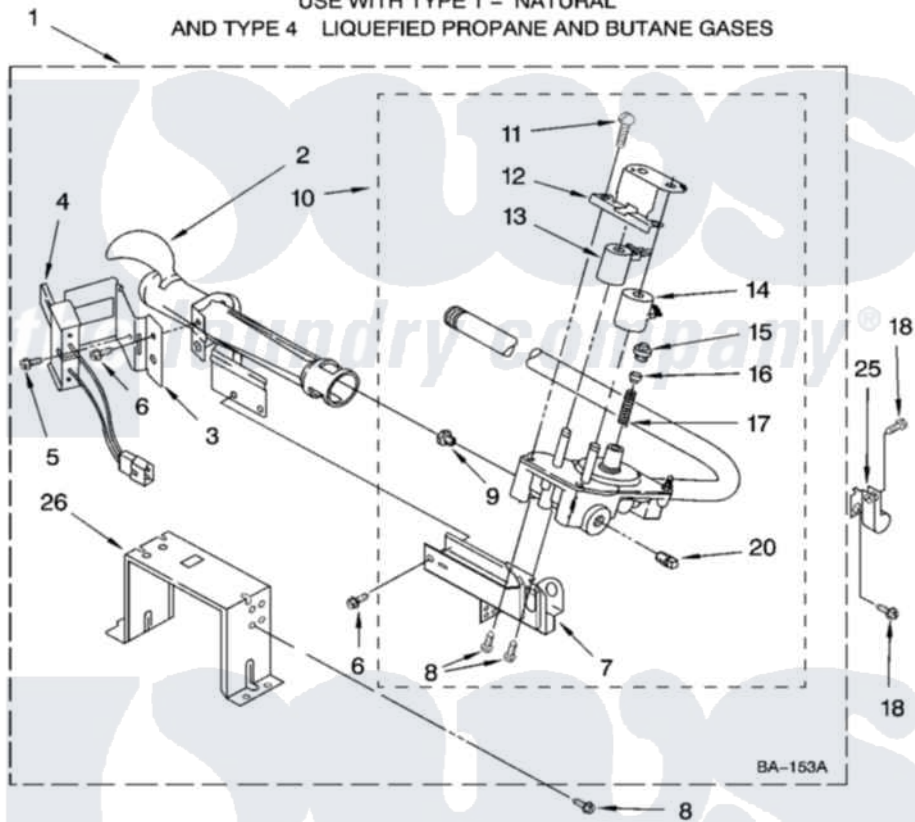

# Whirlpool WGD8300SW0 04 - 8576353 BURNER ASSEMBLY

## 8576353 BURNER ASSEMBLY

For Model: WGD8300SW0, WGD8300SB0

(White) (Black)

USE WITH TYPE 1 - NATURAL  
AND TYPE 4 LIQUEFIED PROPANE AND BUTANE GASES

8181061

7

Whirlpool [Residential Whirlpool WGD8300SW0 Dryer Parts](#) Parts Diagram 04 - 8576353 BURNER ASSEMBLY  
Click on the part number to view part

Item	Original Part Number	Replaced By	Status	Part Description
1	8576353	<a href="#">280119</a>		Burner-Gas
2	688617	<a href="#">693140</a>		Burner
3	<a href="#">694298</a>			Bracket, Ignitor
4	686590	<a href="#">279311</a>		Ignitor
5	<a href="#">3393909</a>			Screw, 8-32 X 7/8
6	343641	<a href="#">681414</a>		Screw, 10AB X 1/2
7	3389871		Not Available	Base, Burner
8	<a href="#">3387057</a>			Screw, 10-16 X 1/2 Orifice, Burner
9	<a href="#">15418</a>			Orifice, Burner Type 1
"	15422		Not Available	ORIFICE, BURNER (TYPE 4) (BUTANE)
"	234867	<a href="#">229742</a>		Orifice, Burner
10	W10118347	<a href="#">W10293912</a>		Valve-Gas
11	<a href="#">694421</a>			Screw, Bracket Mounting
12	<a href="#">694538</a>			Bracket, Shunt
13	<a href="#">694540</a>			Coil, 60 Hz