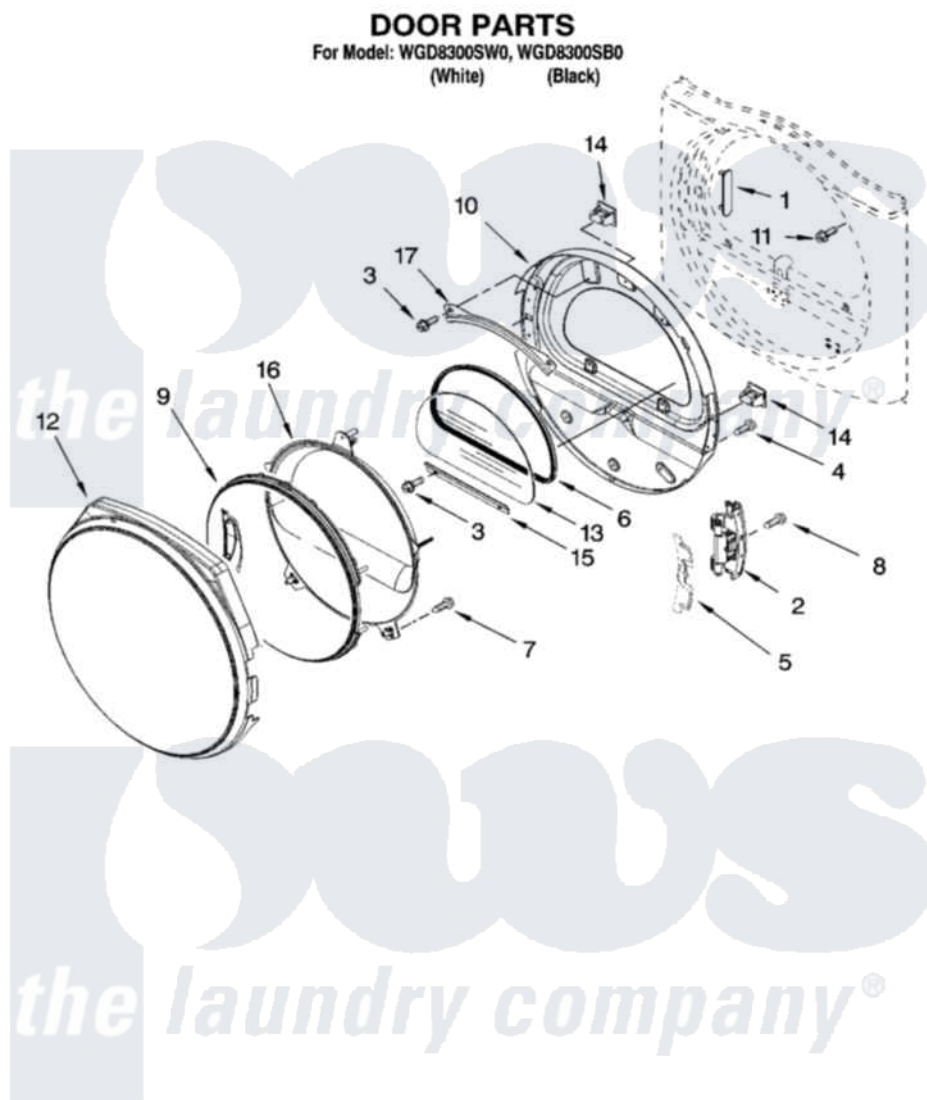

Whirlpool WGD8300SW0 05 - DOOR PARTS, OPTIONAL PARTS (NOT INCLUDED)

8181061

9

Whirlpool [Residential Whirlpool WGD8300SW0 Dryer Parts](#) Parts Diagram 05 - DOOR PARTS, OPTIONAL PARTS (NOT INCLUDED)

[Click on the part number to view part](#)

Item	Original Part Number	Replaced By	Status	Part Description
1	8565119			Label, Hinge Hole Cover
2	8578887			Door Hinge Assembly
3	3393258	3373329D		Screw
4	8534044			Screw, 8-18 X 1/2
5	8571839			Cover, Hinge
"	W10129722			Cover, Hinge
6	8579663			Seal, Window
7	8534022			Screw, 8-18 X 1/16
8	W10017850	280203		Screw-Kit
9	W10044180			Door Intermediate Stationary
10	8578933	W10164062		Door Assembly
11	355515			Screw, 8-18 X 11/16
12	8571836			Door Ring
"	W10129706			Door Ring
13	8565117	W10286878		Window