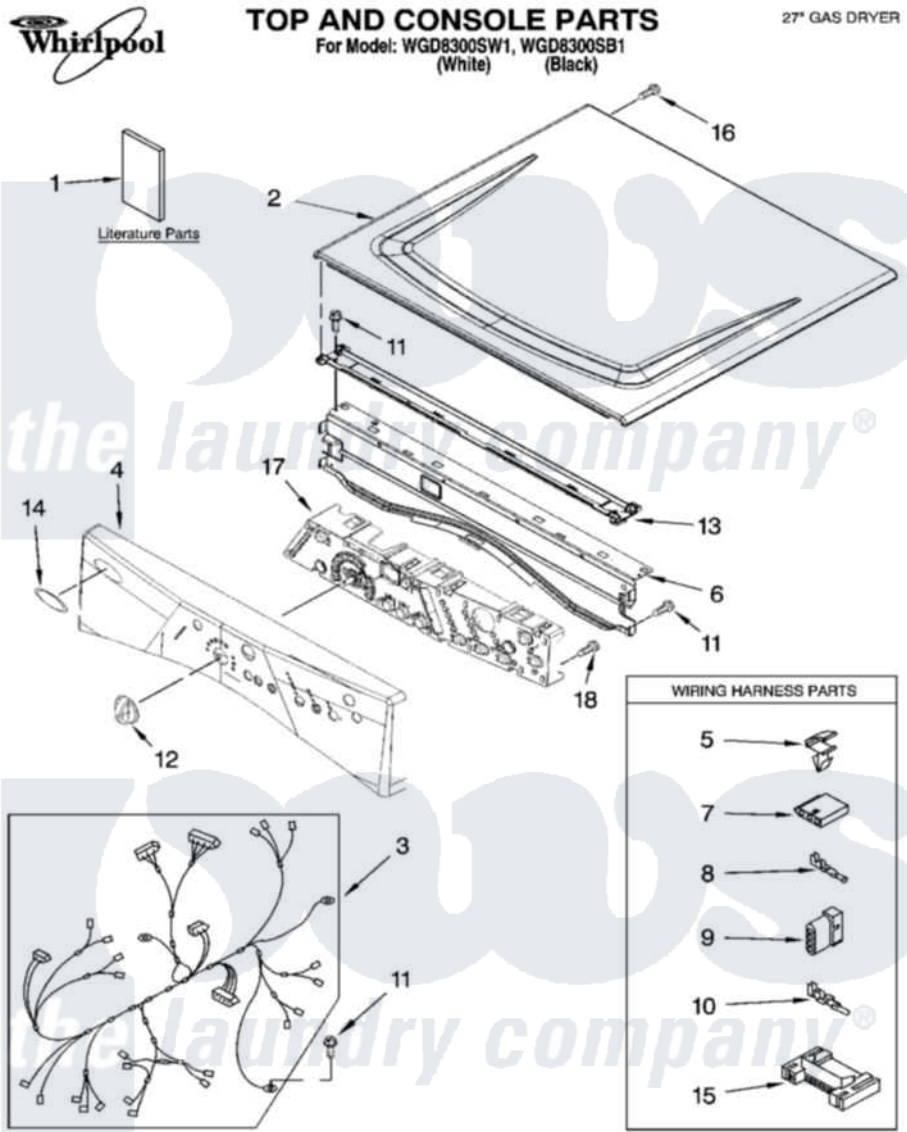

Whirlpool WGD8300SW1 01 - TOP AND CONSOLE PARTS

8-07 Printed in U.S.A. (LT)

1

Part No. W10159012 Rev. A

Whirlpool Residential Whirlpool WGD8300SW1 Dryer Parts Parts Diagram 01 - TOP AND CONSOLE PARTS
Click on the part number to view part

Item	Original Part Number	Replaced By	Status	Part Description
1	8578902		Not Available	Use & Care Guide
"	8578904		Not Available	Guide, Quick Start
"	8578834		Not Available	Tech Sheet
2	8563730	W10336080		Top
"	W10129703			Top
3	W10110973			Harness, Main
4	W10099598			Panel, Console
"	W10099631			Panel, Console
5	3394427			Clip-Harness
6	8565237			Bracket, Console
7	353424			Plug, Terminal
8	94614			Terminal
9	3936144			Do-It-Yourself Repair Manuals
10	94613	596797		Terminal
11	3390647	488729		Screw
12	8574963			Knob, Control

"	W10129067		Knob, Control
13	8574968		Screw, 10-16 X 1/2
14	W10117943	8303811	Badge, Assembly
15	3395683		Receptacle, Multi-Terminal
16	3400238		Screw, 2-28 X 1/2
17	8571955		Assembly, User Interface
18	3400238		Screw, 2-28 X 1/2