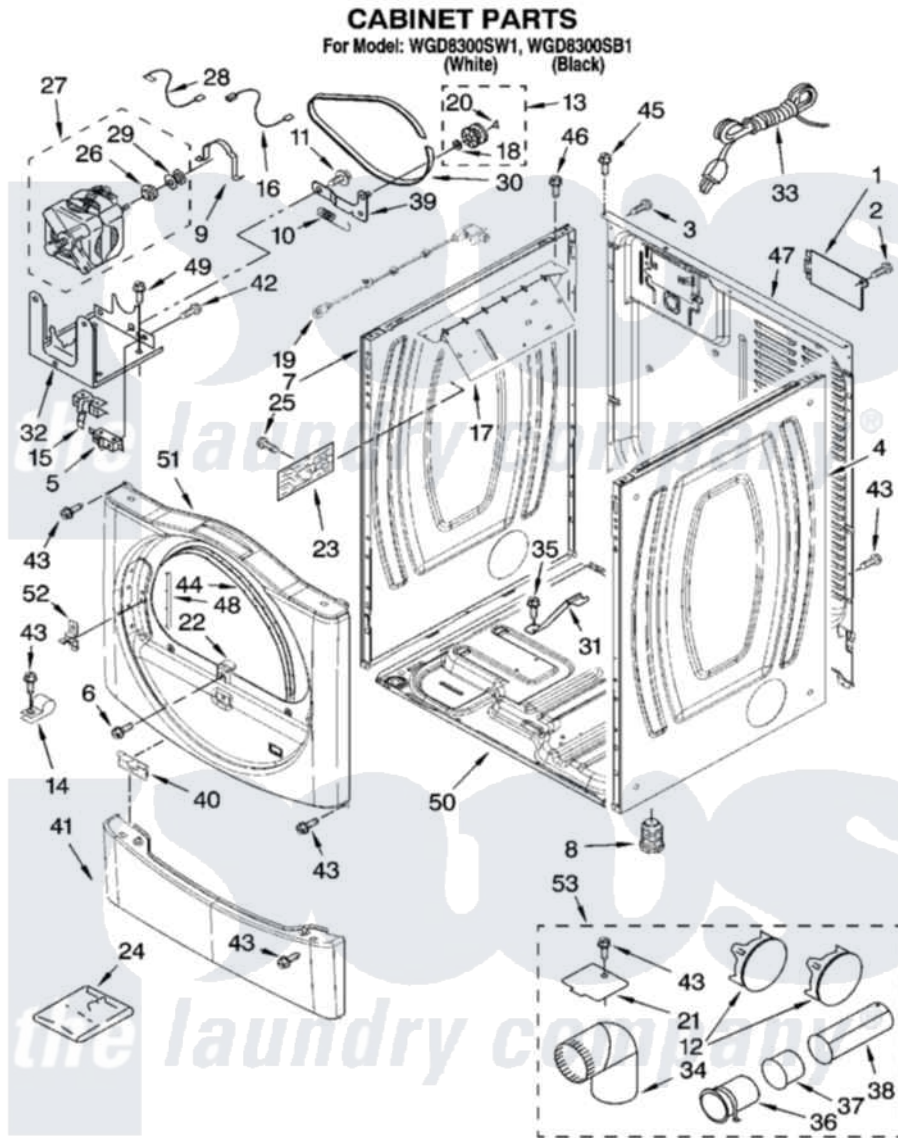

Whirlpool WGD8300SW1 02 - CABINET PARTS

W10159012

3

Whirlpool [Residential Whirlpool WGD8300SW1 Dryer Parts](#) Parts Diagram 02 - CABINET PARTS
 Click on the part number to view part

Item	Original Part Number	Replaced By	Status	Part Description
1	8317340			Cover, Terminal Block
2	3390814	90767		Screw, 8A X 3/8 HeX Washer Head Tapping
3	8533974	4331106		Screw, No.10-32 X 7/16
4	8565048			Panel, Side
"	W10112963			Panel, Side
5	3394881	279782		Switch-Lid
6	3357011	308685		Side Trim)
7	8565054			Panel, Side
"	W10112962			Panel, Side
8	3392100	49621		Feet-Leveling
"	279810			Foot-Optional
9	660658			Clamp, Motor Mounting 343481 685441
10	3387374			Spring, Idler
11	3389420			Retainer-Idler 1/4-20 X 1/16
12	697750	W10470674		Dryer Exhaust Kit