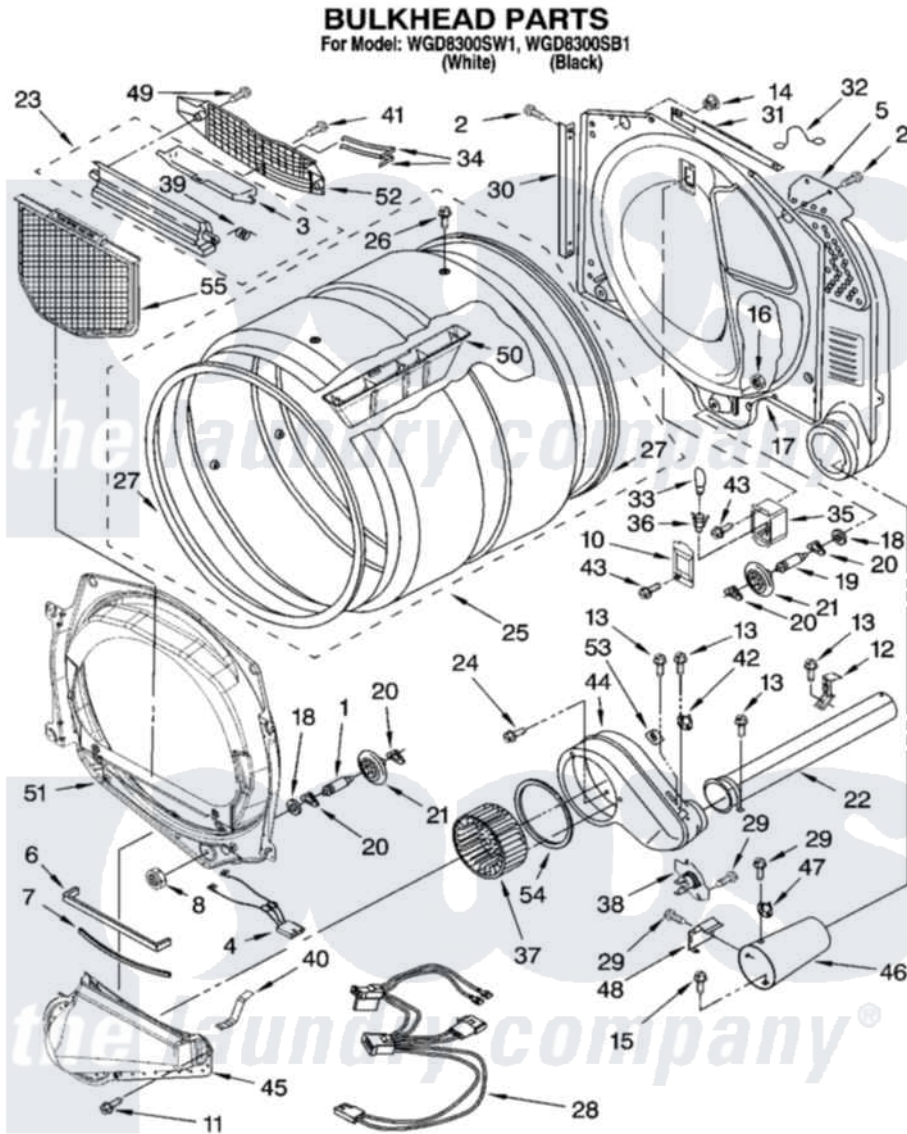

Whirlpool WGD8300SW1 03 - BULKHEAD PARTS

W10159012

5

Whirlpool Residential Whirlpool WGD8300SW1 Dryer Parts Parts Diagram 03 - BULKHEAD PARTS
Click on the part number to view part

Item	Original Part Number	Replaced By	Status	Part Description
1	8575325	W10359272		Shaft, Roller Drum Threads
2	3390647	488729		Screw
3	W10153413			Door, Lint Screen
4	3406653			Harness, Sensor
5	3394346			Air Duct Assembly
6	697813			Seal, Outlet Housing
7	697814	697813		Seal, Outlet Housing
8	3934666	W10080210		Nut, 3/8 X 16
10	3402841	8532165		Lens, Drum Light
11	359625	487240		Screw, For Mtg. Service Capacitor
12	8572105			Retainer, Toe Panel
13	8533971	90767		Screw, 8A X 3/8 HeX Washer Head Tapping
14	8529007			Plug, Rear Bulkhead
15	693995			Screw, Hex Head
16	W10001120	W10080190		Nut, 3/8-16