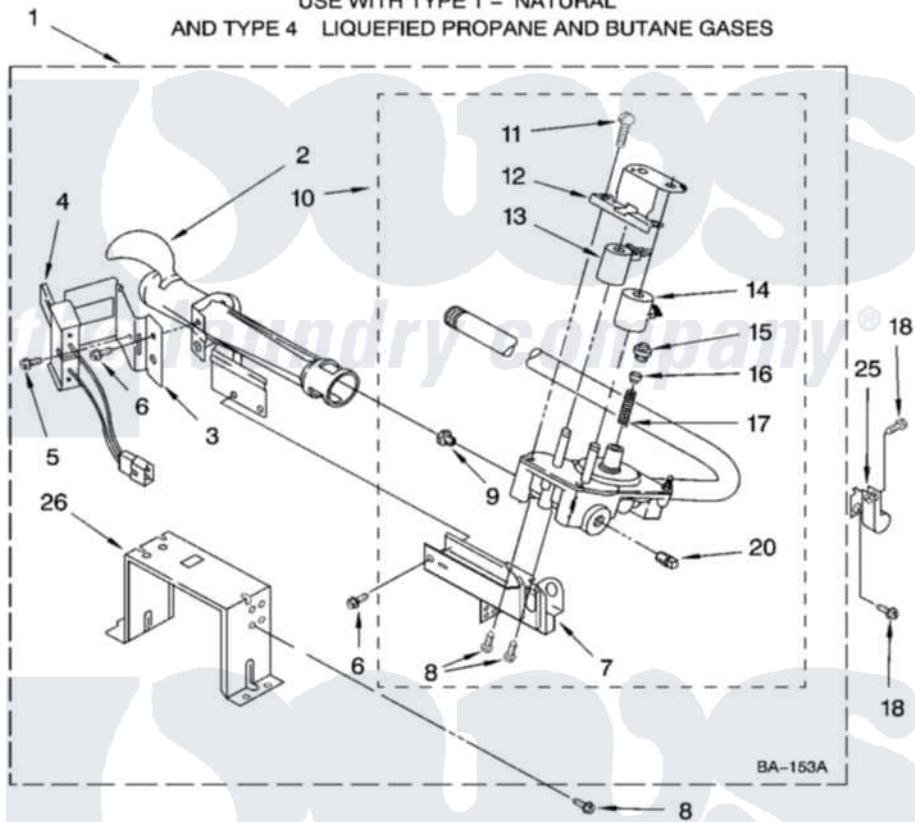

Whirlpool WGD8300SW1 04 - 8576353 BURNER ASSEMBLY

8576353 BURNER ASSEMBLY

For Model: WGD8300SW1, WGD8300SB1
(White) (Black)

USE WITH TYPE 1 - NATURAL
AND TYPE 4 LIQUEFIED PROPANE AND BUTANE GASES

W10159012

7

Whirlpool [Residential Whirlpool WGD8300SW1 Dryer Parts](#) Parts Diagram 04 - 8576353 BURNER ASSEMBLY
Click on the part number to view part

Item	Original Part Number	Replaced By	Status	Part Description
1	8576353	280119		Burner-Gas
2	688617	693140		Burner
3	694298			Bracket, Ignitor
4	686590	279311		Ignitor
5	3393909			Screw, 8-32 X 7/8
6	343641	681414		Screw, 10AB X 1/2
7	3389871		Not Available	Base, Burner
8	3387057			Screw, 10-16 X 1/2 Orifice, Burner
9	15418			Orifice, Burner Type 1
"	15422		Not Available	ORIFICE, BURNER (TYPE 4) (BUTANE)
"	234867	229742		Orifice, Burner
10	W10118347	W10293912		Valve-Gas
11	694421			Screw, Bracket Mounting
12	694538			Bracket, Shunt
13	694540			Coil, 60 Hz