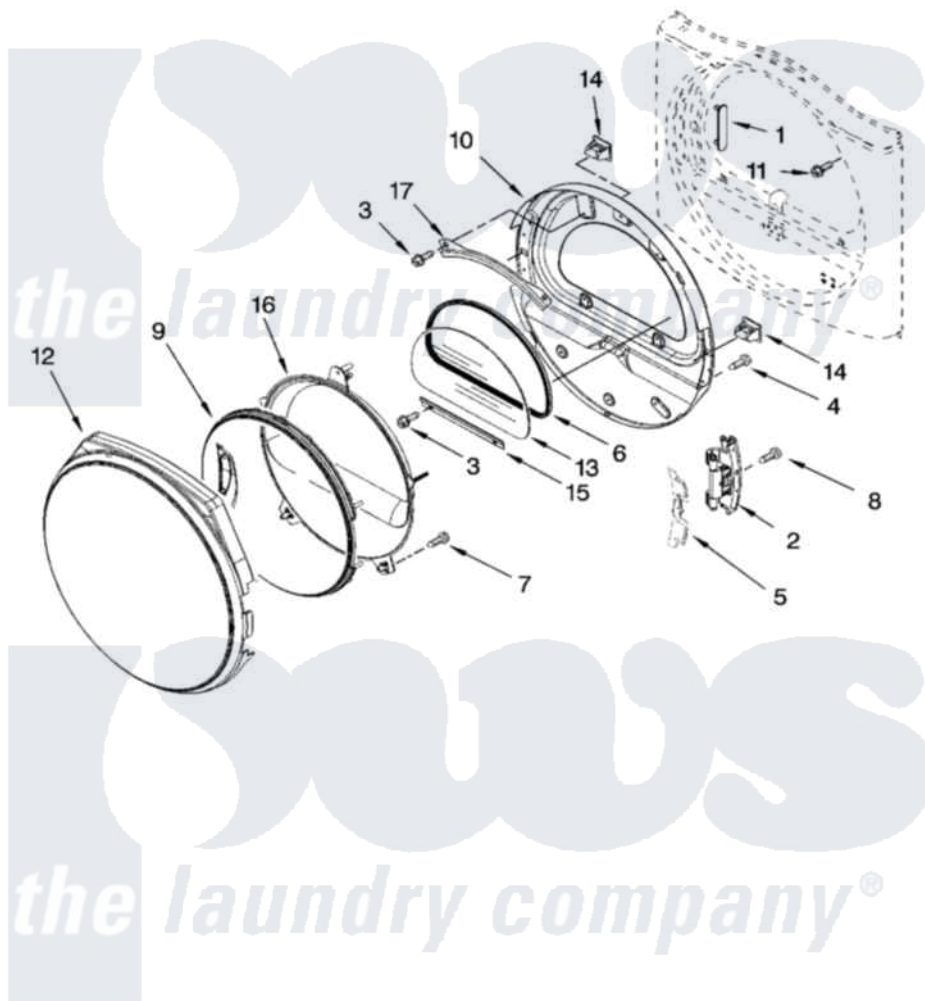

Whirlpool WGD8300SW1 05 - DOOR PARTS, OPTIONAL PARTS (NOT INCLUDED)

DOOR PARTS
For Model: WGD8300SW1, WGD8300SB1
(White) (Black)

W10159012

9

Whirlpool [Residential Whirlpool WGD8300SW1 Dryer Parts](#) Parts Diagram 05 - DOOR PARTS, OPTIONAL PARTS (NOT INCLUDED)

[Click on the part number to view part](#)

Item	Original Part Number	Replaced By	Status	Part Description
1	8565119			Label, Hinge Hole Cover
2	8578887			Door Hinge Assembly
3	3393258	3373329D		Screw
4	8534044			Screw, 8-18 X 1/2
5	8571839			Cover, Hinge
"	W10129722			Cover, Hinge
6	8579663			Seal, Window
7	8534022			Screw, 8-18 X 1/16
8	W10017850	280203		Screw-Kit
9	W10044180			Door Intermediate Stationary
10	8578933	W10164062		Door Assembly
11	355515			Screw, 8-18 X 11/16
12	8571836			Door Ring
"	W10129706			Door Ring
13	8565117	W10286878		Window