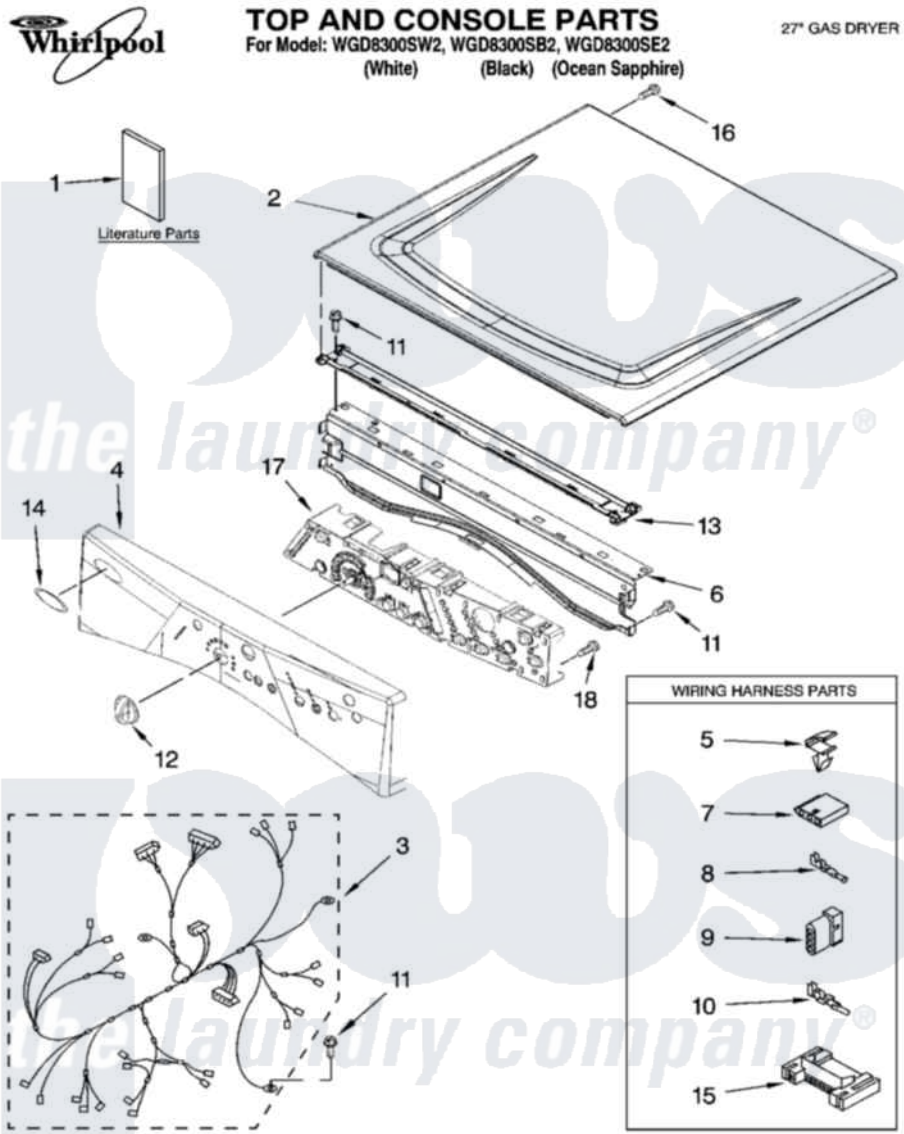

Whirlpool WGD8300SW2 01 - TOP AND CONSOLE PARTS

11-08 Printed in U.S.A. (MP) (psw)

1

Part No. W10177419 Rev. B

Whirlpool Residential Whirlpool WGD8300SW2 Dryer Parts Parts Diagram 01 - TOP AND CONSOLE PARTS
 Click on the part number to view part

Item	Original Part Number	Replaced By	Status	Part Description
1	W10151582		Not Available	Use & Care Guide
"	8578904		Not Available	Guide, Quick Start
"	8578834		Not Available	Tech Sheet
2	8563730	W10336080		Top
"	W10129703			Top
"	W10174561			Top
3	W10110973			Harness, Main
4	W10099598			Panel, Console
"	W10099631			Panel, Console
"	W10182077			Panel, Console
5	3394427			Clip-Harness
6	8565237			Bracket, Console
7	353424			Plug, Terminal
8	94614			Terminal
9	3936144			Do-It-Yourself Repair Manuals
10	94613	596797		Terminal

11	3390647	488729	Screw
12	8574974	8574963	Knob, Control
"	W10129067		Knob, Control
"	W10182079		Knob, Assembly
13	8574968		Screw, 10-16 X 1/2
14	W10117943	8303811	Badge, Assembly
15	3395683		Receptacle, Multi-Terminal
16	3400238		Screw, 2-28 X 1/2
17	8571955		Assembly, User Interface
18	3400238		Screw, 2-28 X 1/2