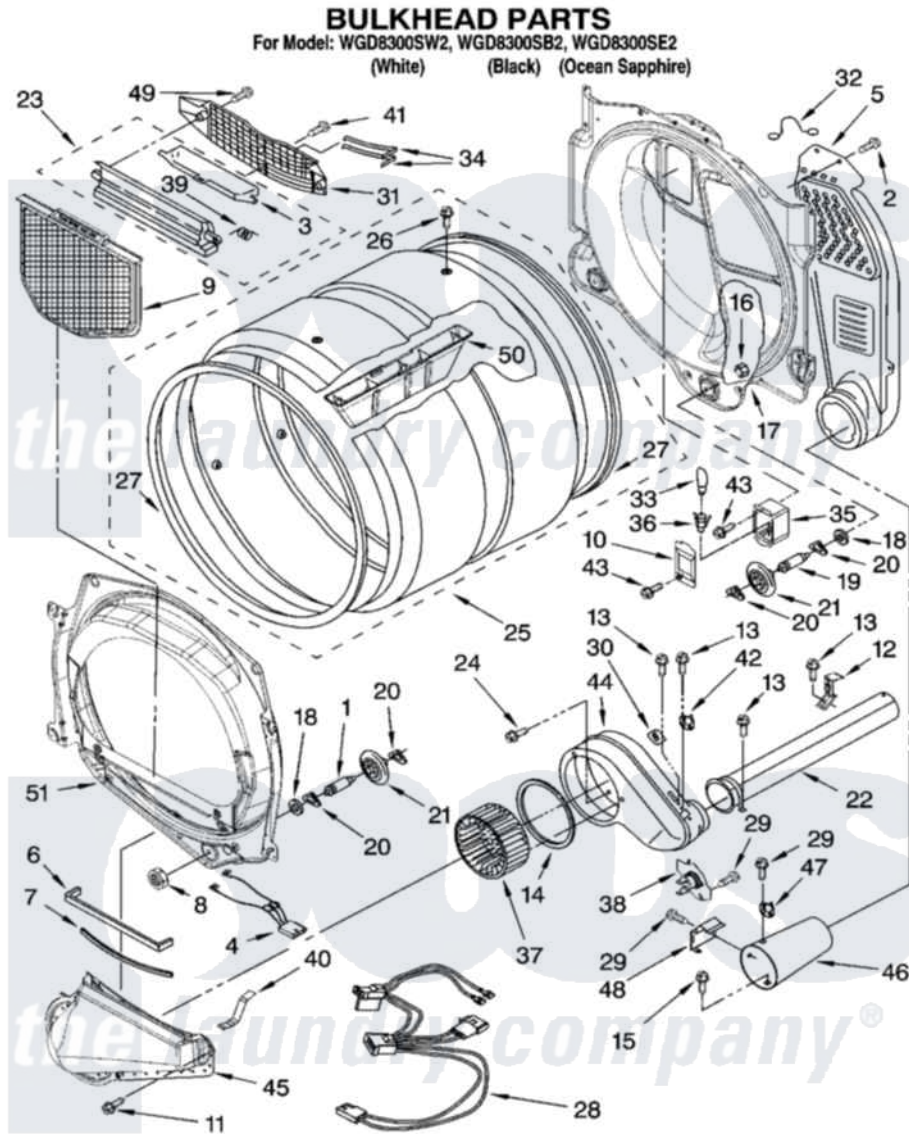

# Whirlpool WGD8300SW2 03 - BULKHEAD PARTS

W10177419

5

Whirlpool Residential Whirlpool WGD8300SW2 Dryer Parts Parts Diagram 03 - BULKHEAD PARTS  
 Click on the part number to view part

Item	Original Part Number	Replaced By	Status	Part Description
1	8575325	<a href="#">W10359272</a>		Shaft, Roller Drum Threads
2	3390647	<a href="#">488729</a>		Screw
3	<a href="#">W10153413</a>			Door, Lint Screen
4	<a href="#">3406653</a>			Harness, Sensor
5	<a href="#">3394346</a>			Air Duct Assembly
6	<a href="#">697813</a>			Seal, Outlet Housing
7	697814	<a href="#">697813</a>		Seal, Outlet Housing
8	3934666	<a href="#">W10080210</a>		Nut, 3/8 X 16
9	W10049370	<a href="#">W10120998</a>		Screen
10	3402841	<a href="#">8532165</a>		Lens, Drum Light
11	359625	<a href="#">487240</a>		Screw, For Mtg. Service Capacitor
12	<a href="#">8572105</a>			Retainer, Toe Panel
13	8533971	<a href="#">90767</a>		Screw, 8A X 3/8 HeX Washer Head Tapping
14	<a href="#">697770</a>			Seal, Cover Plate Blower Housing