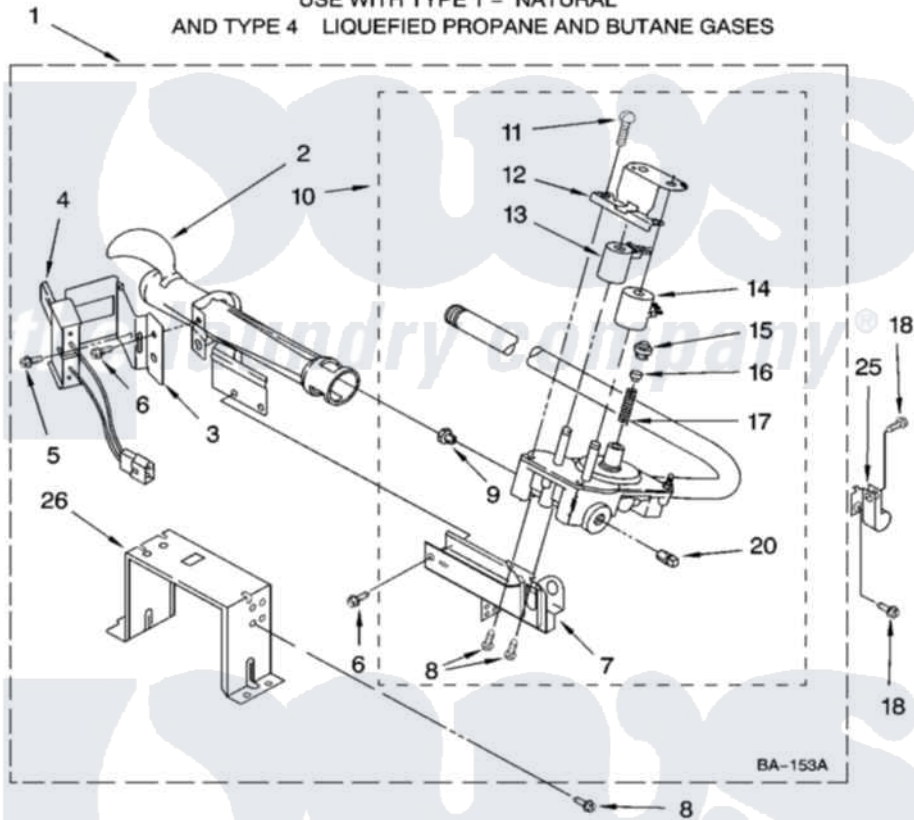

Whirlpool WGD8300SW2 04 - 8576353 BURNER ASSEMBLY

8576353 BURNER ASSEMBLY

For Model: WGD8300SW2, WGD8300SB2, WGD8300SE2
(White) (Black) (Ocean Sapphire)

USE WITH TYPE 1 - NATURAL
AND TYPE 4 LIQUEFIED PROPANE AND BUTANE GASES

W10177419

7

Whirlpool [Residential Whirlpool WGD8300SW2 Dryer Parts](#) Parts Diagram 04 - 8576353 BURNER ASSEMBLY
Click on the part number to view part

Item	Original Part Number	Replaced By	Status	Part Description
1	8576353	280119		Burner-Gas
2	688617	693140		Burner
3	694298			Bracket, Ignitor
4	686590	279311		Ignitor
5	3393909			Screw, 8-32 X 7/8
6	343641	681414		Screw, 10AB X 1/2
7	3389871		Not Available	Base, Burner
8	3387057			Screw, 10-16 X 1/2 Orifice, Burner
9	15418			Orifice, Burner Type 1
"	15422		Not Available	ORIFICE, BURNER (TYPE 4) (BUTANE)
"	234867	229742		Orifice, Burner
10	W10118347	W10293912		Valve-Gas
11	694421			Screw, Bracket Mounting
12	694538			Bracket, Shunt
13	694540			Coil, 60 Hz