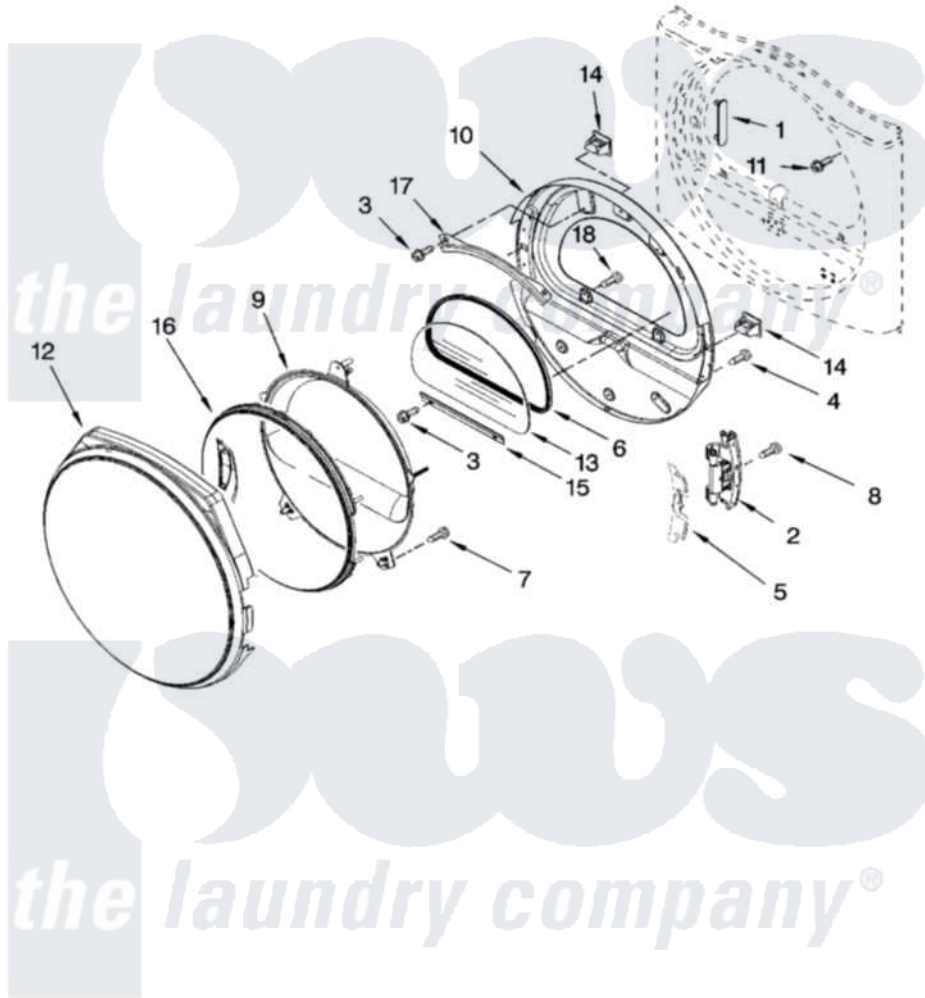

Whirlpool WGD8300SW2 05 - DOOR PARTS, OPTIONAL PARTS (NOT INCLUDED)

DOOR PARTS
 For Model: WGD8300SW2, WGD8300SB2, WGD8300SE2
 (White) (Black) (Ocean Sapphire)

W10177419

9

Whirlpool [Residential Whirlpool WGD8300SW2 Dryer Parts](#) Parts Diagram 05 - DOOR PARTS, OPTIONAL PARTS (NOT INCLUDED)

[Click on the part number to view part](#)

Item	Original Part Number	Replaced By	Status	Part Description
1	8565119			Label, Hinge Hole Cover
2	8578887			Door Hinge Assembly
3	3393258	3373329D		Screw
4	8534044			Screw, 8-18 X 1/2
5	8571839			Cover, Hinge
"	W10129722			Cover, Hinge
"	W10182078			Cover, Hinge
6	8579663			Seal, Window
7	8534022			Screw, 8-18 X 1/16
8	W10159996			Screw, 10-24 X 25/64
9	W10044180			Door Intermediate Stationary
"	W10044190			Door Intermediate Stationary
"	W10129704			Door Intermediate Stationary
10	8578933	W10164062		Door Assembly
11	355515			Screw, 8-18 X 11/16