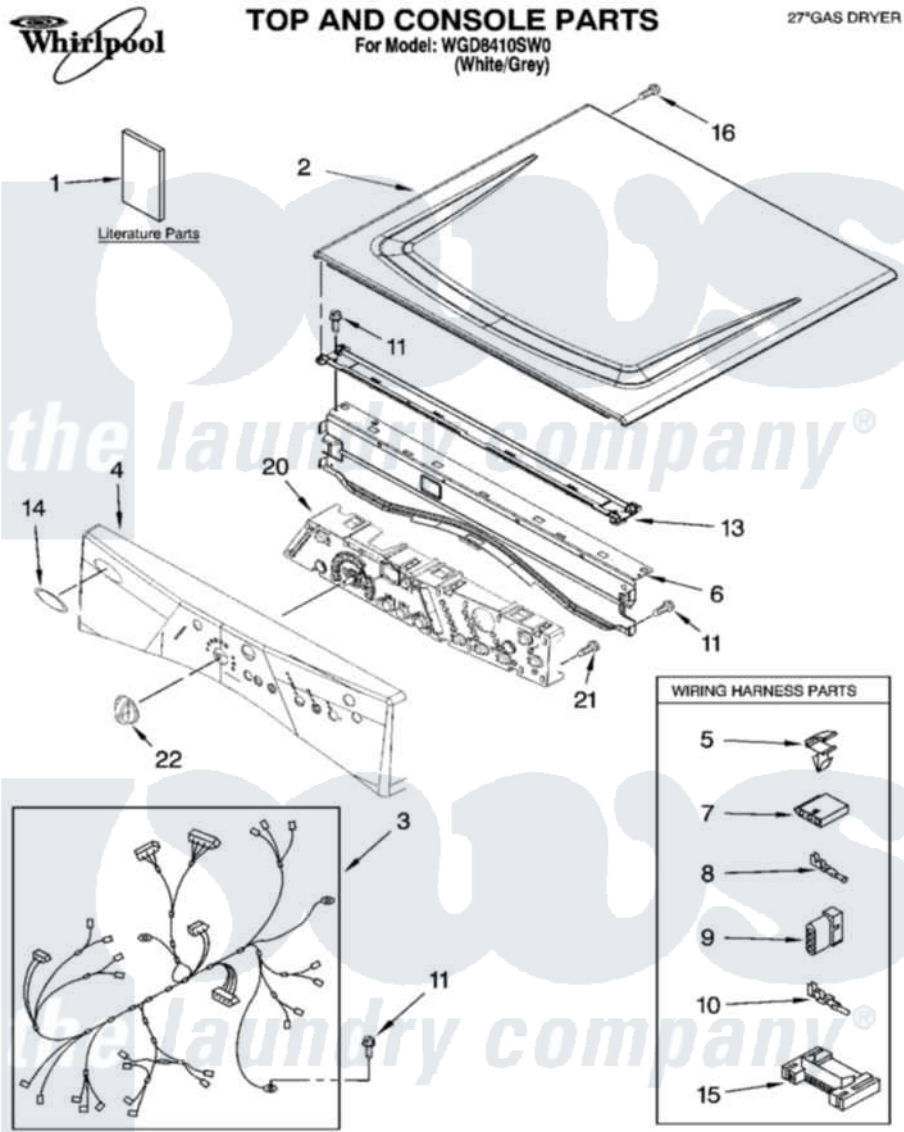

Whirlpool WGD8410SW0 01 - TOP AND CONSOLE PARTS

6-06 Printed in U.S.A. (LT)

1

Part No. 8181409

Whirlpool Residential Whirlpool WGD8410SW0 Dryer Parts Parts Diagram 01 - TOP AND CONSOLE PARTS
 Click on the part number to view part

Item	Original Part Number	Replaced By	Status	Part Description
1	W10057260		Not Available	Use & Care Guide
"	W10057240		Not Available	Guide, Quick Start
"	W10068670		Not Available	Tech Sheet
2	8563730	W10336080		Top
3	8579741			Harness, Main
4	8571907	W10099600		Panel, Console
5	3394427			Clip-Harness
6	8565237			Bracket, Console
7	353424			Plug, Terminal
8	94614			Terminal
9	3936144			Do-It-Yourself Repair Manuals
10	94613	596797		Terminal
11	3390647	488729		Screw
13	8574968			Screw, 10-16 X 1/2
14	8303811			Badge, Assembly
15	3395683			Receptacle, Multi-Terminal

16

[3400238](#)

Screw, 2-28 X 1/2

20

[8571920](#)

Assembly, User Interface

21

[3400238](#)

Screw, 2-28 X 1/2

22

8574955

[8574957](#)

Knob, Assembly