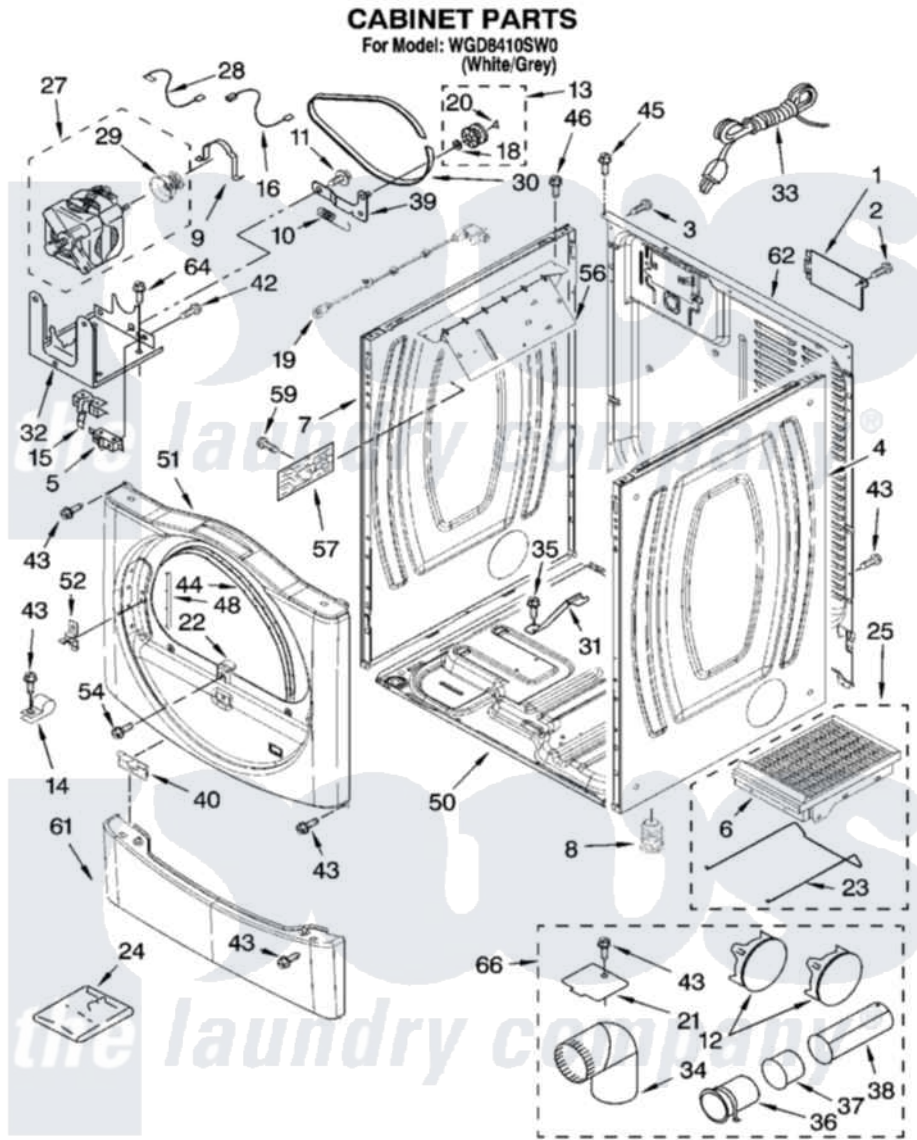

Whirlpool WGD8410SW0 02 - CABINET PARTS

8181409

3

Whirlpool [Residential Whirlpool WGD8410SW0 Dryer Parts](#) Parts Diagram 02 - CABINET PARTS
 Click on the part number to view part

Item	Original Part Number	Replaced By	Status	Part Description
1	8317340			Cover, Terminal Block
2	3390814	90767		Screw, 8A X 3/8 HeX Washer Head Tapping
3	8533974	4331106		Screw, No.10-32 X 7/16
4	8565048			Panel, Side
5	3394881	279782		Switch-Lid
6	8521959	W10121663		Dryer Rack
7	8565054			Panel, Side
8	3392100	49621		Feet-Leveling
"	279810			Foot-Optional
9	660658			Clamp, Motor Mounting 343481 685441
10	3387374			Spring, Idler
11	3389420			Retainer-Idler 1/4-20 X 1/16
12	697750	W10470674		Dryer Exhaust Kit
13	3388672	279640		Pulley-Idr
14	3978776			Bracket, Gas Pipe Switch