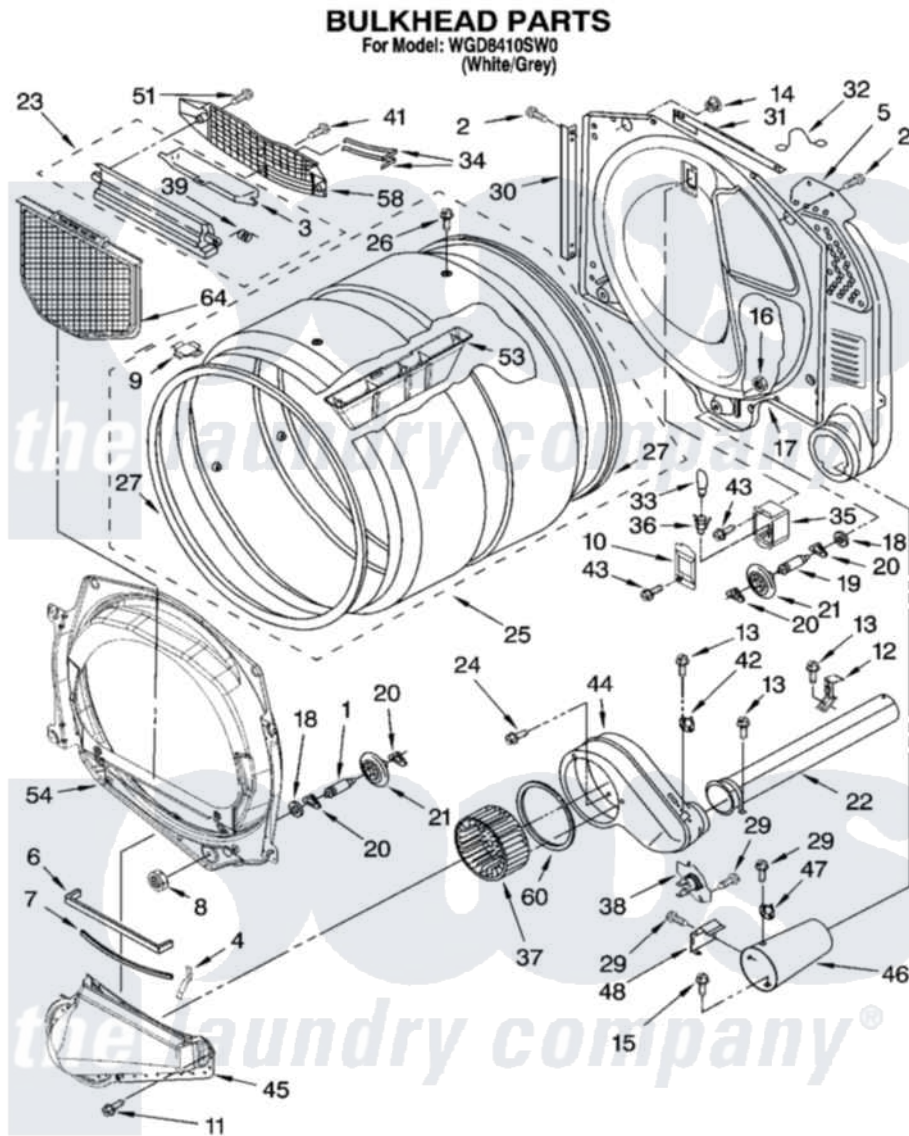

# Whirlpool WGD8410SW0 03 - BULKHEAD PARTS

8181409

5

Whirlpool Residential Whirlpool WGD8410SW0 Dryer Parts Parts Diagram 03 - BULKHEAD PARTS  
Click on the part number to view part

| Item | Original Part Number    | Replaced By               | Status | Part Description                        |
|------|-------------------------|---------------------------|--------|---|
| 1    | 8575324                 | <a href="#">W10359271</a> |        | Shaft, Drum Roller Threads              |
| 2    | 3390647                 | <a href="#">488729</a>    |        | Screw                                   |
| 3    | <a href="#">8563758</a> |                           |        | Door, Lint Screen                       |
| 4    | <a href="#">8066208</a> |                           |        | Clip-Exhaust                            |
| 5    | <a href="#">3394346</a> |                           |        | Air Duct Assembly                       |
| 6    | <a href="#">697813</a>  |                           |        | Seal, Outlet Housing                    |
| 7    | 697814                  | <a href="#">697813</a>    |        | Seal, Outlet Housing                    |
| 8    | 3934666                 | <a href="#">W10080210</a> |        | Nut, 3/8 X 16                           |
| 9    | <a href="#">8066086</a> |                           |        | Plug, Drum Hole                         |
| 10   | 3402841                 | <a href="#">8532165</a>   |        | Lens, Drum Light                        |
| 11   | 359625                  | <a href="#">487240</a>    |        | Screw, For Mtg. Service Capacitor       |
| 12   | <a href="#">8572105</a> |                           |        | Retainer, Toe Panel                     |
| 13   | 8533971                 | <a href="#">90767</a>     |        | Screw, 8A X 3/8 HeX Washer Head Tapping |
| 14   | <a href="#">8529007</a> |                           |        | Plug, Rear Bulkhead                     |
| 15   | <a href="#">693995</a>  |                           |        | Screw, Hex Head                         |