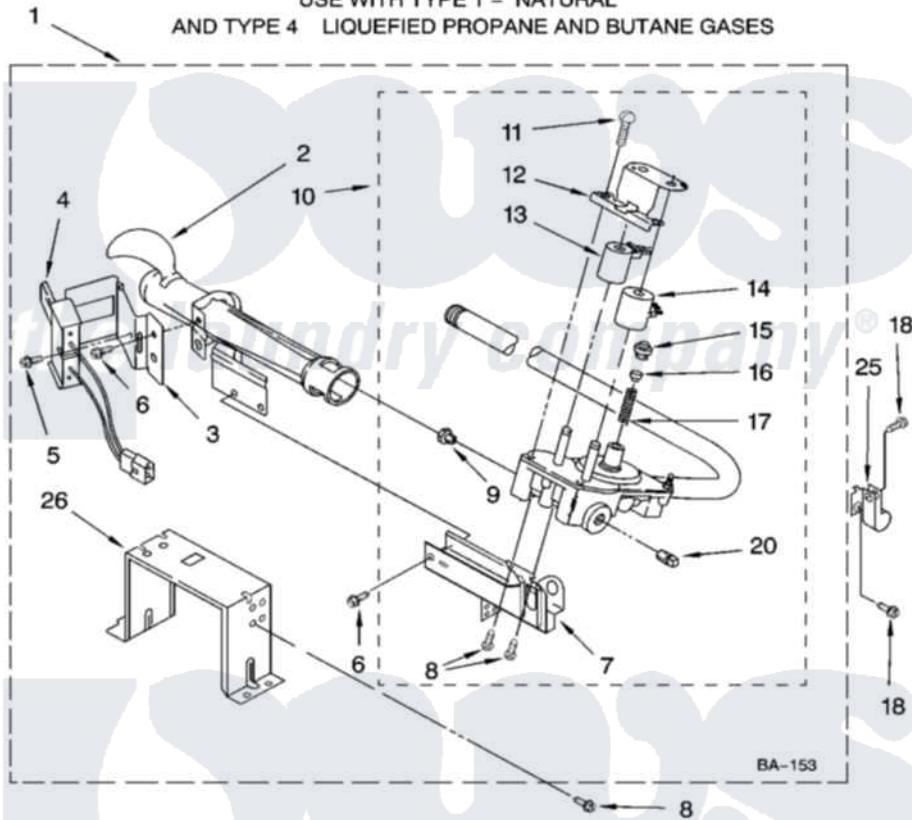

# Whirlpool WGD8410SW0 04 - 8576353 BURNER ASSEMBLY

## 8576353 BURNER ASSEMBLY

For Model: WGD8410SW0  
(White/Grey)

USE WITH TYPE 1 - NATURAL  
AND TYPE 4 LIQUEFIED PROPANE AND BUTANE GASES

8181409

7

Whirlpool [Residential Whirlpool WGD8410SW0 Dryer Parts](#) Parts Diagram 04 - 8576353 BURNER ASSEMBLY  
Click on the part number to view part

Item	Original Part Number	Replaced By	Status	Part Description
1	8576353	<a href="#">280119</a>		Burner-Gas
2	688617	<a href="#">693140</a>		Burner
3	<a href="#">694298</a>			Bracket, Ignitor
4	686590	<a href="#">279311</a>		Ignitor
5	<a href="#">3393909</a>			Screw, 8-32 X 7/8
6	343641	<a href="#">681414</a>		Screw, 10AB X 1/2
7	3389871		Not Available	Base, Burner
8	<a href="#">3387057</a>			Screw, 10-16 X 1/2 Orifice, Burner
9	<a href="#">15418</a>			Orifice, Burner Type 1
"	15422		Not Available	ORIFICE, BURNER (TYPE 4) (BUTANE)
"	234867	<a href="#">229742</a>		Orifice, Burner
10	8281914	<a href="#">279923</a>		NAT Gas
11	<a href="#">694421</a>			Screw, Bracket Mounting
12	<a href="#">694538</a>			Bracket, Shunt
13	<a href="#">694540</a>			Coil, 60 Hz