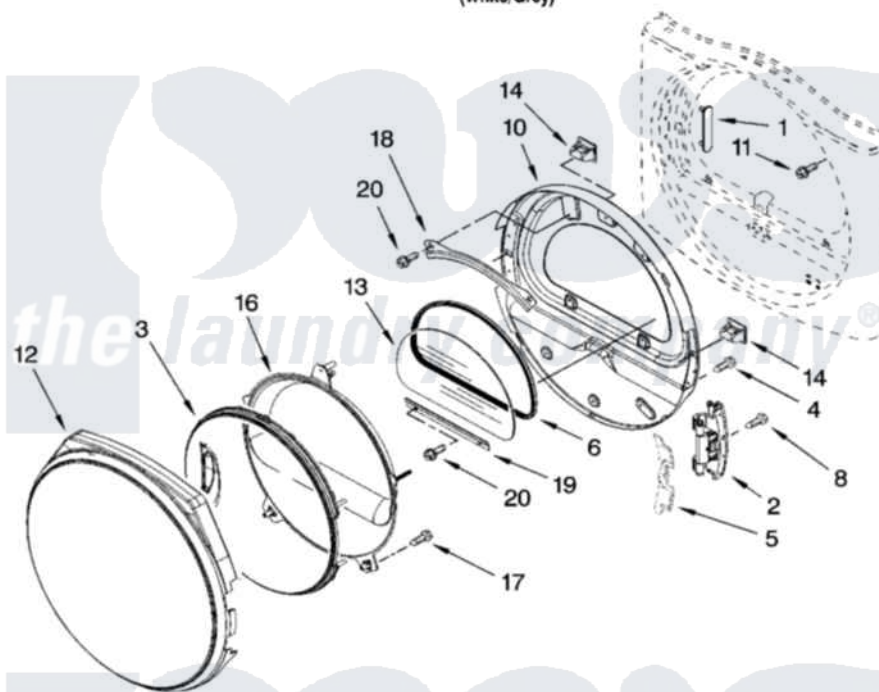

**Whirlpool WGD8410SW0 05 - DOOR PARTS, OPTIONAL PARTS (NOT INCLUDED)**

**DOOR PARTS**  
For Model: WGD8410SW0  
(White/Grey)

8181409

9

Whirlpool [Residential Whirlpool WGD8410SW0 Dryer Parts](#) Parts Diagram 05 - DOOR PARTS, OPTIONAL PARTS (NOT INCLUDED)

[Click on the part number to view part](#)

Item	Original Part Number	Replaced By	Status	Part Description
1	<a href="#">8565119</a>			Label, Hinge Hole Cover
2	<a href="#">8578887</a>			Door Hinge Assembly
3	<a href="#">W10044180</a>			Door Intermediate Stationary
4	<a href="#">8534044</a>			Screw, 8-18 X 1/2
5	<a href="#">8571839</a>			Cover, Hinge
6	<a href="#">8579663</a>			Seal, Window
8	W10017850	<a href="#">280203</a>		Screw-Kit
10	8578933	<a href="#">W10164062</a>		Door Assembly
11	<a href="#">355515</a>			Screw, 8-18 X 11/16
12	<a href="#">8571836</a>			Door Ring
13	8565117	<a href="#">W10286878</a>		Window
14	690081	<a href="#">279570</a>		Latch
16	8571840	<a href="#">W10108900</a>		Door Intermediate Stationary
17	<a href="#">8534022</a>			Screw, 8-18 X 1/16
18	<a href="#">8519356</a>			Retainer-Window