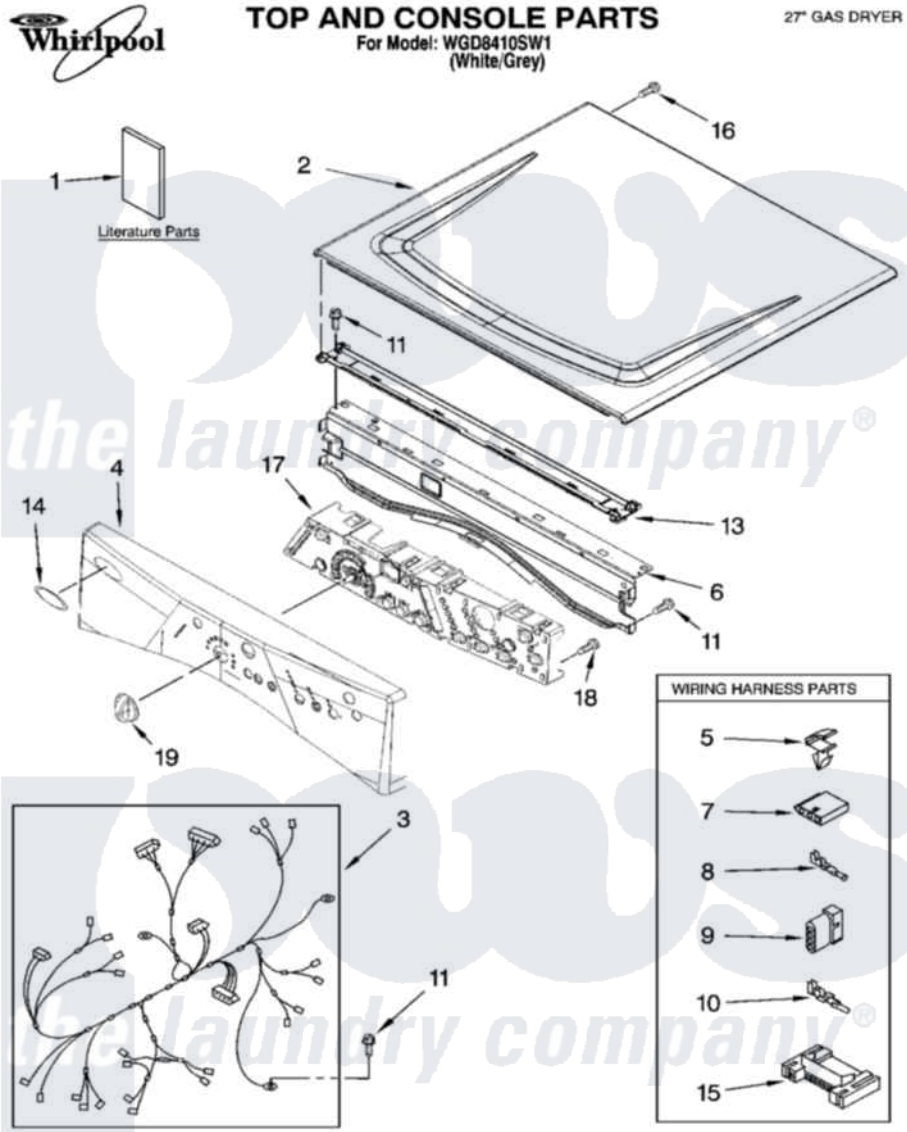

# Whirlpool WGD8410SW1 01 - TOP AND CONSOLE PARTS

8-07 Printed in U.S.A. (LT)

1

Part No. W10159722 Rev. A

Whirlpool Residential Whirlpool WGD8410SW1 Dryer Parts Parts Diagram 01 - TOP AND CONSOLE PARTS  
 Click on the part number to view part

Item	Original Part Number	Replaced By	Status	Part Description
1	W10057260		Not Available	Use & Care Guide
"	W10057240		Not Available	Guide, Quick Start
"	W10068670		Not Available	Tech Sheet
2	8563730	<a href="#">W10336080</a>		Top
3	<a href="#">W10110973</a>			Harness, Main
4	<a href="#">W10099600</a>			Panel, Console
5	<a href="#">3394427</a>			Clip-Harness
6	<a href="#">8565237</a>			Bracket, Console
7	<a href="#">353424</a>			Plug, Terminal
8	<a href="#">94614</a>			Terminal
9	<a href="#">3936144</a>			Do-It-Yourself Repair Manuals
10	94613	<a href="#">596797</a>		Terminal
11	3390647	<a href="#">488729</a>		Screw
13	<a href="#">8574968</a>			Screw, 10-16 X 1/2
14	W10117943	<a href="#">8303811</a>		Badge, Assembly
15	<a href="#">3395683</a>			Receptacle, Multi-Terminal

16

[3400238](#)

Screw, 2-28 X 1/2

17

[8571920](#)

Assembly, User Interface

18

[3400238](#)

Screw, 2-28 X 1/2

19

[8574963](#)

Knob, Control