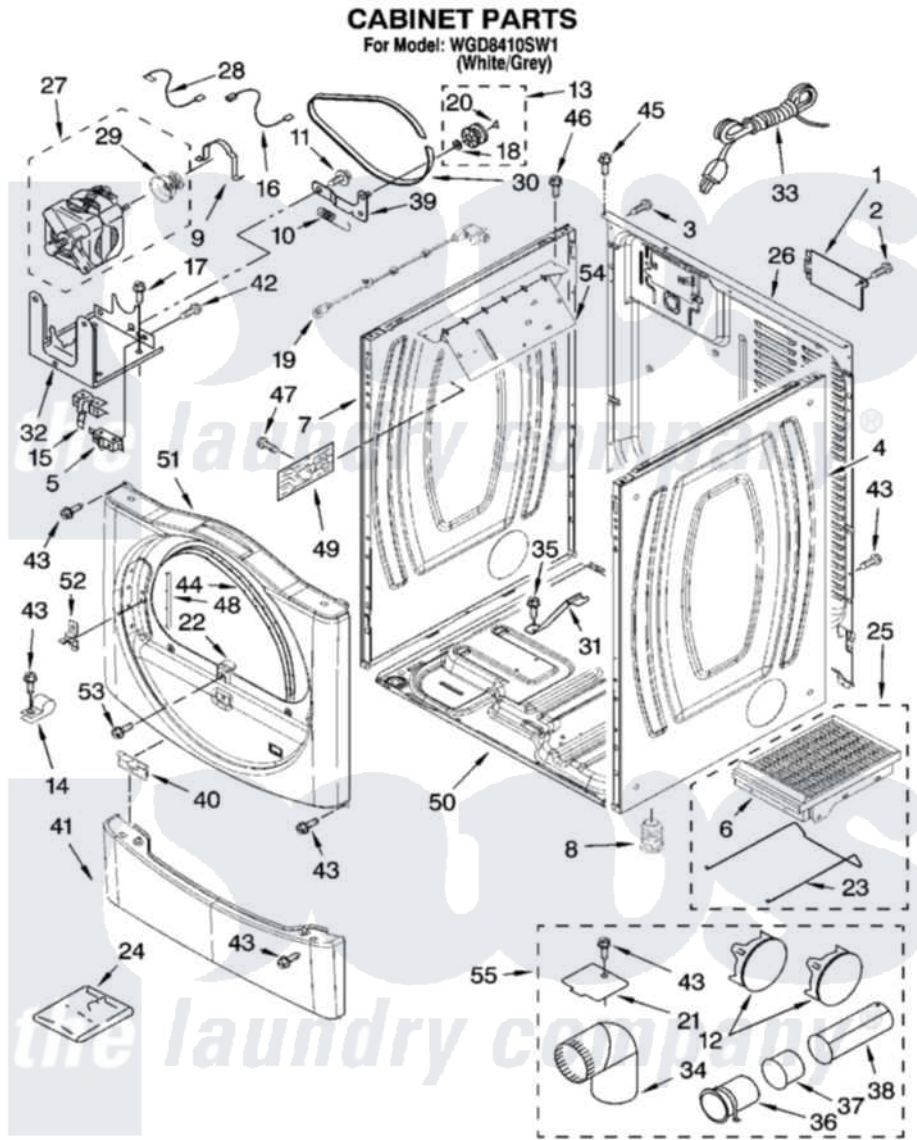

Whirlpool WGD8410SW1 02 - CABINET PARTS

W10159722

3

Whirlpool [Residential Whirlpool WGD8410SW1 Dryer Parts](#) Parts Diagram 02 - CABINET PARTS
 Click on the part number to view part

Item	Original Part Number	Replaced By	Status	Part Description
1	8317340			Cover, Terminal Block
2	3390814	90767		Screw, 8A X 3/8 HeX Washer Head Tapping
3	8533974	4331106		Screw, No.10-32 X 7/16
4	8565048			Panel, Side
5	3394881	279782		Switch-Lid
6	8521959	W10121663		Dryer Rack
7	8565054			Panel, Side
8	3392100	49621		Feet-Leveling
"	279810			Foot-Optional
9	660658			Clamp, Motor Mounting 343481 685441
10	3387374			Spring, Idler
11	3389420			Retainer-Idler 1/4-20 X 1/16
12	697750	W10470674		Dryer Exhaust Kit
13	3388672	279640		Pulley-Idr
14	3978776			Bracket, Gas Pipe Switch