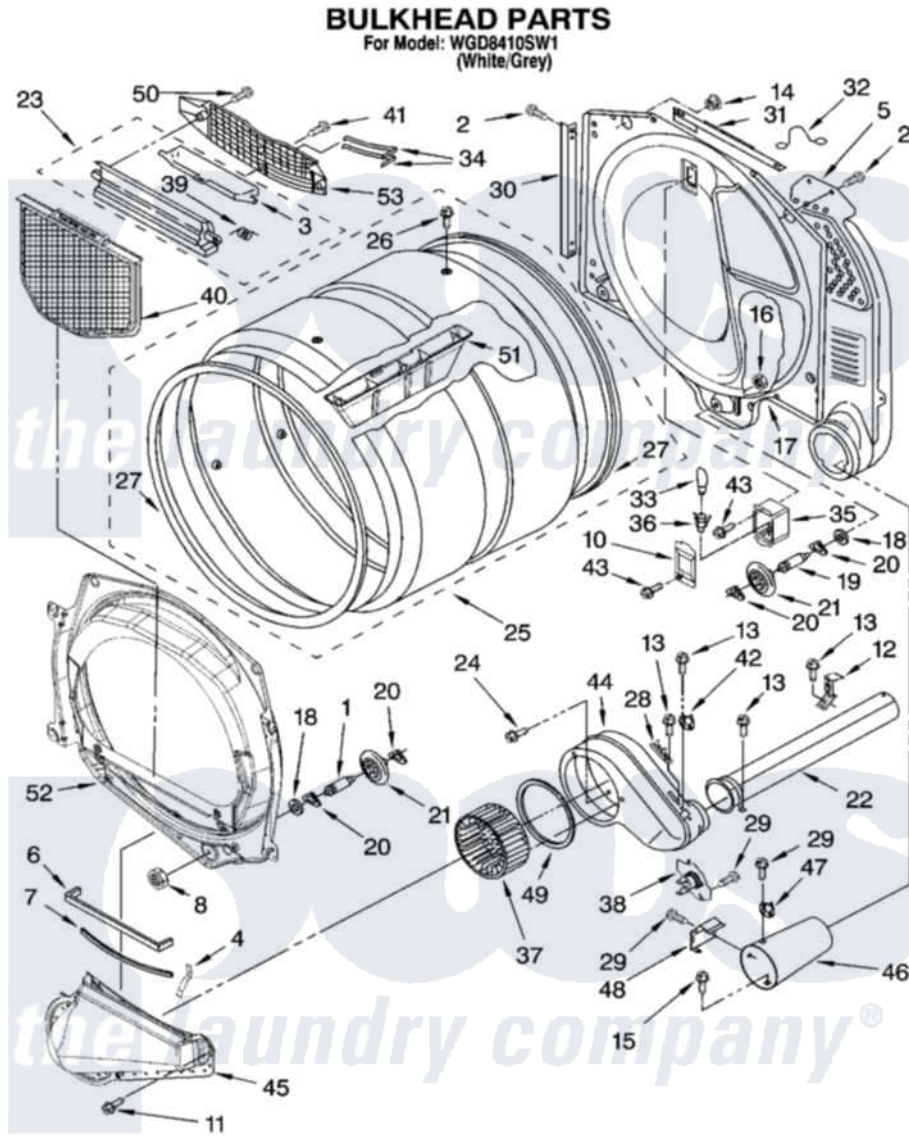

Whirlpool WGD8410SW1 03 - BULKHEAD PARTS

W10159722

5

Whirlpool Residential Whirlpool WGD8410SW1 Dryer Parts Parts Diagram 03 - BULKHEAD PARTS
Click on the part number to view part

Item	Original Part Number	Replaced By	Status	Part Description
1	8575324	W10359271		Shaft, Drum Roller Threads
2	3390647	488729		Screw
3	W10153413			Door, Lint Screen
4	8066208			Clip-Exhaust
5	3394346			Air Duct Assembly
6	697813			Seal, Outlet Housing
7	697814	697813		Seal, Outlet Housing
8	3934666	W10080210		Nut, 3/8 X 16
10	3402841	8532165		Lens, Drum Light
11	359625	487240		Screw, For Mtg. Service Capacitor
12	8572105			Retainer, Toe Panel
13	8533971	90767		Screw, 8A X 3/8 HeX Washer Head Tapping
14	8529007			Plug, Rear Bulkhead
15	693995			Screw, Hex Head
16	W10001120	W10080190		Nut, 3/8-16