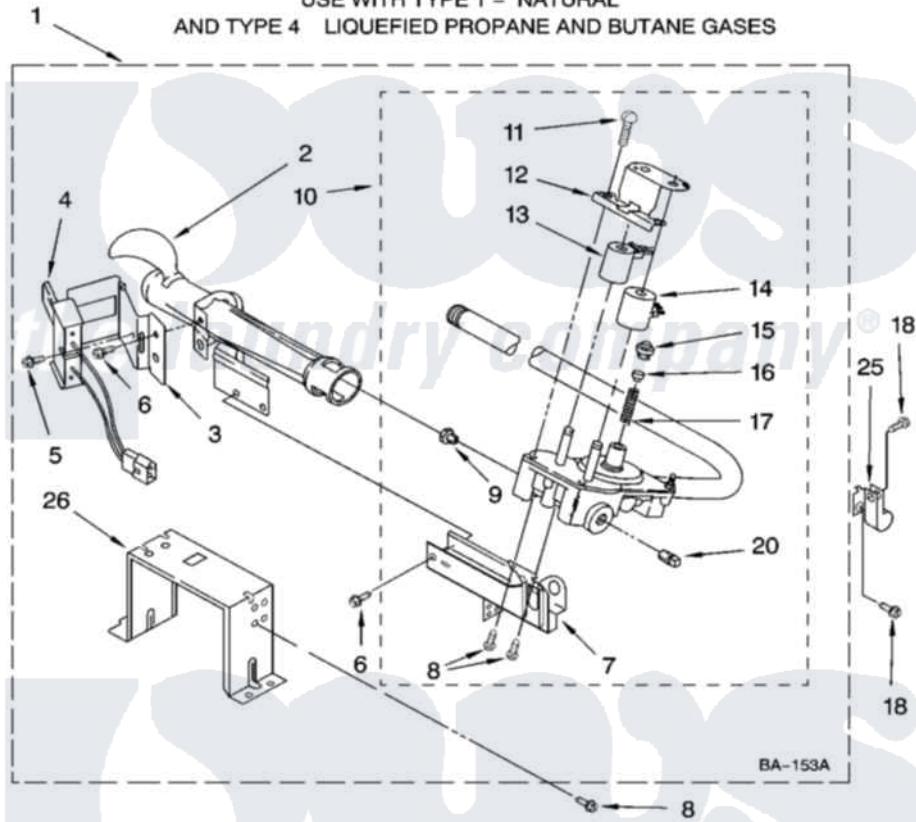

Whirlpool WGD8410SW1 04 - 8576353 BURNER ASSEMBLY

8576353 BURNER ASSEMBLY

For Model: WGD8410SW1
(White/Grey)

USE WITH TYPE 1 - NATURAL
AND TYPE 4 LIQUEFIED PROPANE AND BUTANE GASES

W10159722

7

Whirlpool [Residential Whirlpool WGD8410SW1 Dryer Parts](#) Parts Diagram 04 - 8576353 BURNER ASSEMBLY
Click on the part number to view part

Item	Original Part Number	Replaced By	Status	Part Description
1	8576353	280119		Burner-Gas
2	688617	693140		Burner
3	694298			Bracket, Ignitor
4	686590	279311		Ignitor
5	3393909			Screw, 8-32 X 7/8
6	343641	681414		Screw, 10AB X 1/2
7	3389871		Not Available	Base, Burner
8	3387057			Screw, 10-16 X 1/2 Orifice, Burner
9	15418			Orifice, Burner Type 1
"	15422		Not Available	ORIFICE, BURNER (TYPE 4) (BUTANE)
"	234867	229742		Orifice, Burner
10	W10118347	W10293912		Valve-Gas
11	694421			Screw, Bracket Mounting
12	694538			Bracket, Shunt
13	694540			Coil, 60 Hz