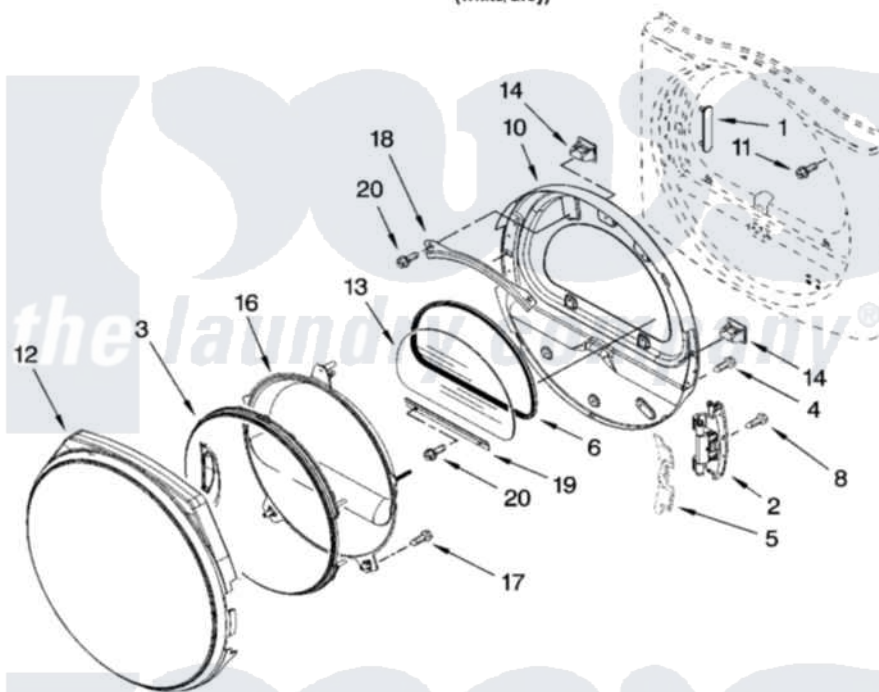

**Whirlpool WGD8410SW1 05 - DOOR PARTS, OPTIONAL PARTS (NOT INCLUDED)**

**DOOR PARTS**  
For Model: WGD8410SW1  
(White/Grey)

W10159722

9

Whirlpool [Residential Whirlpool WGD8410SW1 Dryer Parts](#) Parts Diagram 05 - DOOR PARTS, OPTIONAL PARTS (NOT INCLUDED)

[Click on the part number to view part](#)

Item	Original Part Number	Replaced By	Status	Part Description
1	<a href="#">8565119</a>			Label, Hinge Hole Cover
2	<a href="#">8578887</a>			Door Hinge Assembly
3	<a href="#">W10044180</a>			Door Intermediate Stationary
4	<a href="#">8534044</a>			Screw, 8-18 X 1/2
5	<a href="#">8571839</a>			Cover, Hinge
6	<a href="#">8579663</a>			Seal, Window
8	W10017850	<a href="#">280203</a>		Screw-Kit
10	8578933	<a href="#">W10164062</a>		Door Assembly
11	<a href="#">355515</a>			Screw, 8-18 X 11/16
12	<a href="#">8571836</a>			Door Ring
13	8565117	<a href="#">W10286878</a>		Window
14	690081	<a href="#">279570</a>		Latch
16	<a href="#">W10108900</a>			Door Intermediate Stationary
17	<a href="#">8534022</a>			Screw, 8-18 X 1/16
18	<a href="#">8519356</a>			Retainer-Window