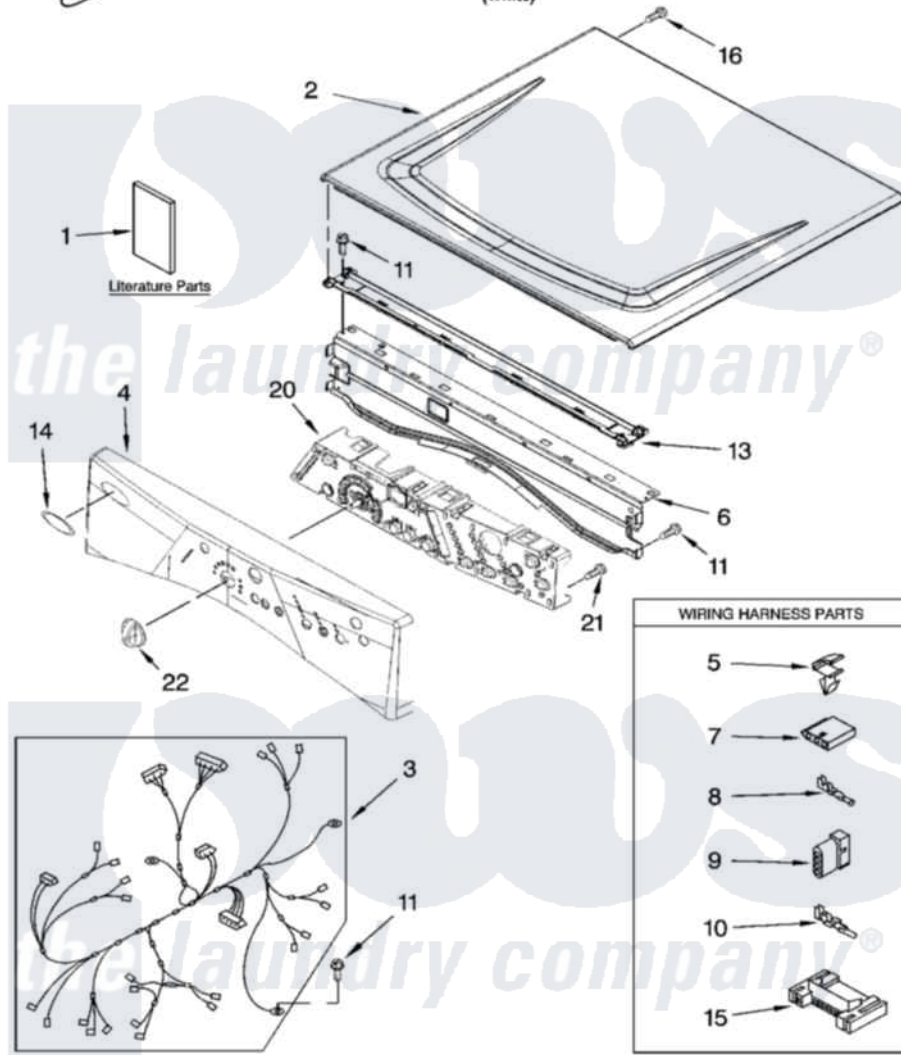

Whirlpool WGD8500SR0 01 - TOP AND CONSOLE PARTS

TOP AND CONSOLE PARTS

For Model: WGD8500SR0
(White)

27" GAS DRYER

5-06 Printed in U.S.A. (LT)

1

Part No. 8181283

Whirlpool Residential Whirlpool WGD8500SR0 Dryer Parts Parts Diagram 01 - TOP AND CONSOLE PARTS
Click on the part number to view part

Item	Original Part Number	Replaced By	Status	Part Description
1	8578902		Not Available	Use & Care Guide
"	8578904		Not Available	Guide, Quick Start
"	8578834		Not Available	Tech Sheet
2	8563730	W10336080		Top
3	8579741			Harness, Main
4	8574944	W10099599		Panel, Console
5	3394427			Clip-Harness
6	8565237			Bracket, Console
7	353424			Plug, Terminal
8	94614			Terminal
9	3936144			Do-It-Yourself Repair Manuals
10	94613	596797		Terminal
11	3390647	488729		Screw
13	8574968			Screw, 10-16 X 1/2
14	8303811			Badge, Assembly
15	3395683			Receptacle, Multi-Terminal

16

[3400238](#)

Screw, 2-28 X 1/2

20

[8571955](#)

Assembly, User Interface

21

[3400238](#)

Screw, 2-28 X 1/2

22

8574956

[8574964](#)

Knob, Assembly