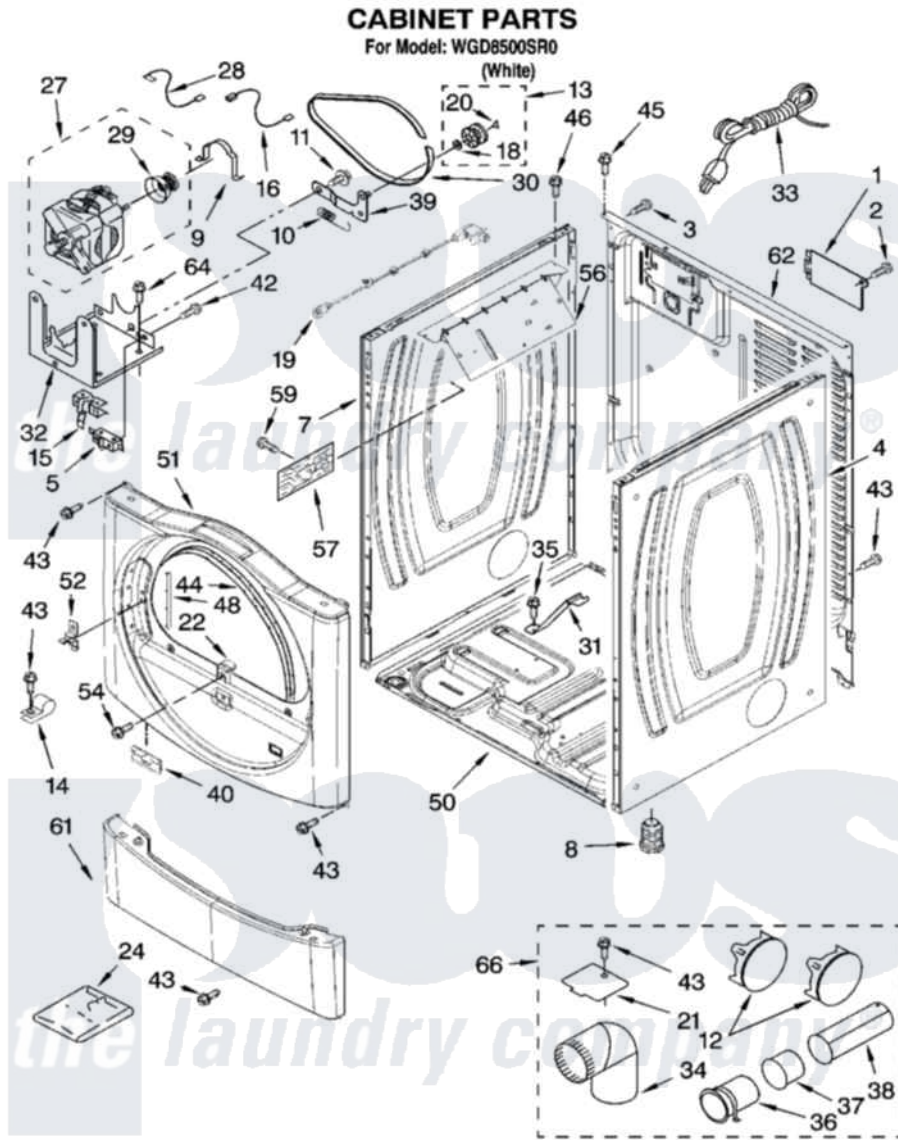

Whirlpool WGD8500SR0 02 - CABINET PARTS

8181283

3

Whirlpool [Residential Whirlpool WGD8500SR0 Dryer Parts](#) Parts Diagram 02 - CABINET PARTS
Click on the part number to view part

Item	Original Part Number	Replaced By	Status	Part Description
1	8317340			Cover, Terminal Block
2	3390814	90767		Screw, 8A X 3/8 HeX Washer Head Tapping
3	8533974	4331106		Screw, No.10-32 X 7/16
4	8565048			Panel, Side
5	3394881	279782		Switch-Lid
7	8565054			Panel, Side
8	3392100	49621		Feet-Leveling
"	279810			Foot-Optional
9	660658			Clamp, Motor Mounting 343481 685441
10	3387374			Spring, Idler
11	3389420			Retainer-Idler 1/4-20 X 1/16
12	697750	W10470674		Dryer Exhaust Kit
13	3388672	279640		Pulley-Idr
14	3978776			Bracket, Gas Pipe Switch
15	8066120			Lever, Door Switch

16	3394081		Wire, Broken Belt Switch
18	233520		Washer, Thrust
19	8574875	W10318609	Switch, Assembly Door
20	690997		Washer, Thrust
21	8066115	3394331	Plate Cover
22	8580015		Ramp, Door
24	8572546		Odor Remover
27	8538263	279787	Motor-Drive
28	3398948		Wire, Jumper
29	8578220		Pulley, Motor
30	3387610	661570	Belt
31	8529757		Bracket, Burner
32	3387118		Bracket, Motor
33	3401401	3401402	Cord, Power
34	49026		4" - 90° Elbow
35	693995		Screw, Hex Head
36	8563747		Exhaust Pipe Medium Pipe
37	8563750		Exhaust Pipe
38	8563749		Exhaust Pipe
39	3388674	W10118756	Idler Bracket
40	8519459		Clip, Toe Panel
42	98129		Screw, 6-20 X 1 1/16
43	3390647	488729	Screw
44	3387242		Seal, Front Panel
45	3393008	308685	Side Trim)
46	688983	487240	Screw, For Mtg. Service Capacitor
48	8565043		Plug, Strip Front Panel
50	8565046		(BROKEN BELT BASE, CABINET SWITCH)
51	8571818		Front Panel
52	8565122		Strike, Door
54	3357011	308685	Side Trim)
56	8563727		Bracket, Control
57	W10050520	W10111606	Board, Control
59	8533971	90767	Screw, 8A X 3/8 HeX Washer Head Tapping
61	8540621		Panel, Toe
62	8565059		Panel, Rear
64	343641	681414	Screw, 10AB X 1/2
"	BLANK		Not Available
66	279818	W10470674	Dryer Exhaust Kit