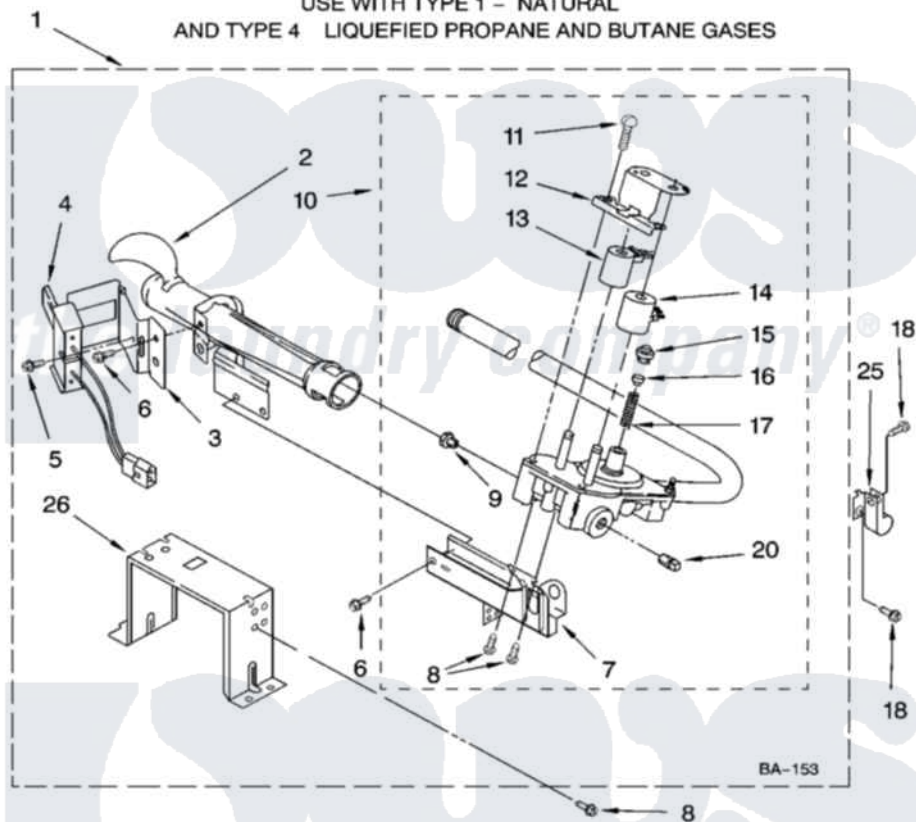

Whirlpool WGD8500SR0 04 - 8576353 BURNER ASSEMBLY

8576353 BURNER ASSEMBLY

For Model: WGD8500SR0

(White)

USE WITH TYPE 1 - NATURAL
AND TYPE 4 - LIQUEFIED PROPANE AND BUTANE GASES

8181283

7

Whirlpool [Residential Whirlpool WGD8500SR0 Dryer Parts](#) Parts Diagram 04 - 8576353 BURNER ASSEMBLY

[Click on the part number to view part](#)

Item	Original Part Number	Replaced By	Status	Part Description
1	8576353	280119		Burner-Gas
2	688617	693140		Burner
3	694298			Bracket, Ignitor
4	686590	279311		Ignitor
5	3393909			Screw, 8-32 X 7/8
6	343641	681414		Screw, 10AB X 1/2
7	3389871		Not Available	Base, Burner
8	3387057			Screw, 10-16 X 1/2 Orifice, Burner
9	15418			Orifice, Burner Type 1
"	15422		Not Available	ORIFICE, BURNER (TYPE 4) (BUTANE)
"	234867	229742		Orifice, Burner
10	8281914	279923		NAT Gas
11	694421			Screw, Bracket Mounting
12	694538			Bracket, Shunt
13	694540			Coil, 60 Hz