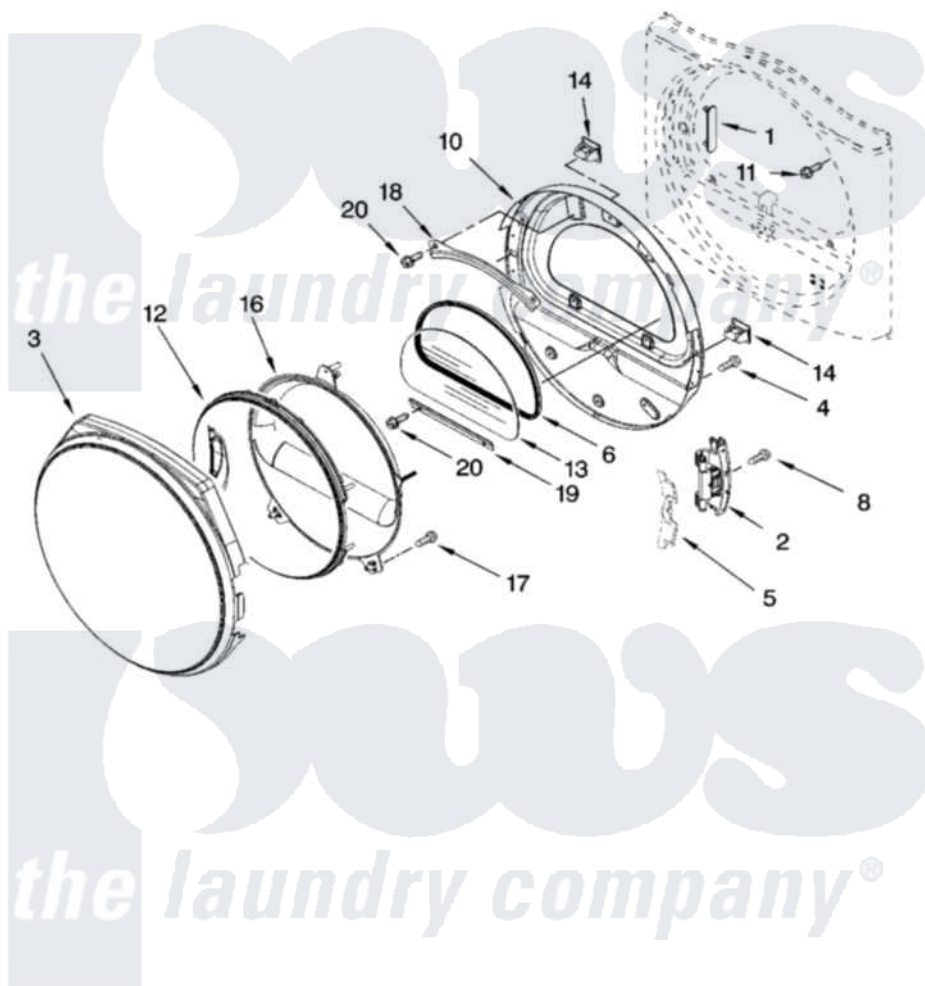

Whirlpool WGD8500SR0 05 - DOOR PARTS, OPTIONAL PARTS (NOT INCLUDED)

DOOR PARTS
For Model: WGD8500SR0
(White)

8181283

9

Whirlpool [Residential Whirlpool WGD8500SR0 Dryer Parts](#) Parts Diagram 05 - DOOR PARTS, OPTIONAL PARTS (NOT INCLUDED)

[Click on the part number to view part](#)

Item	Original Part Number	Replaced By	Status	Part Description
1	8565119			Label, Hinge Hole Cover
2	8578887			Door Hinge Assembly
3	8579998			Door,
4	8534044			Screw, 8-18 X 1/2
5	8571839			Cover, Hinge
6	8579663			Seal, Window
8	W10017850	280203		Screw-Kit
10	8578933	W10164062		Door Assembly
11	355515			Screw, 8-18 X 11/16
12	W10044190			Door Intermediate Stationary
13	8565117	W10286878		Window
14	690081	279570		Latch
16	8579560			Door, Intermediate
17	8534022			Screw, 8-18 X 1/16
18	8519356			Retainer-Window