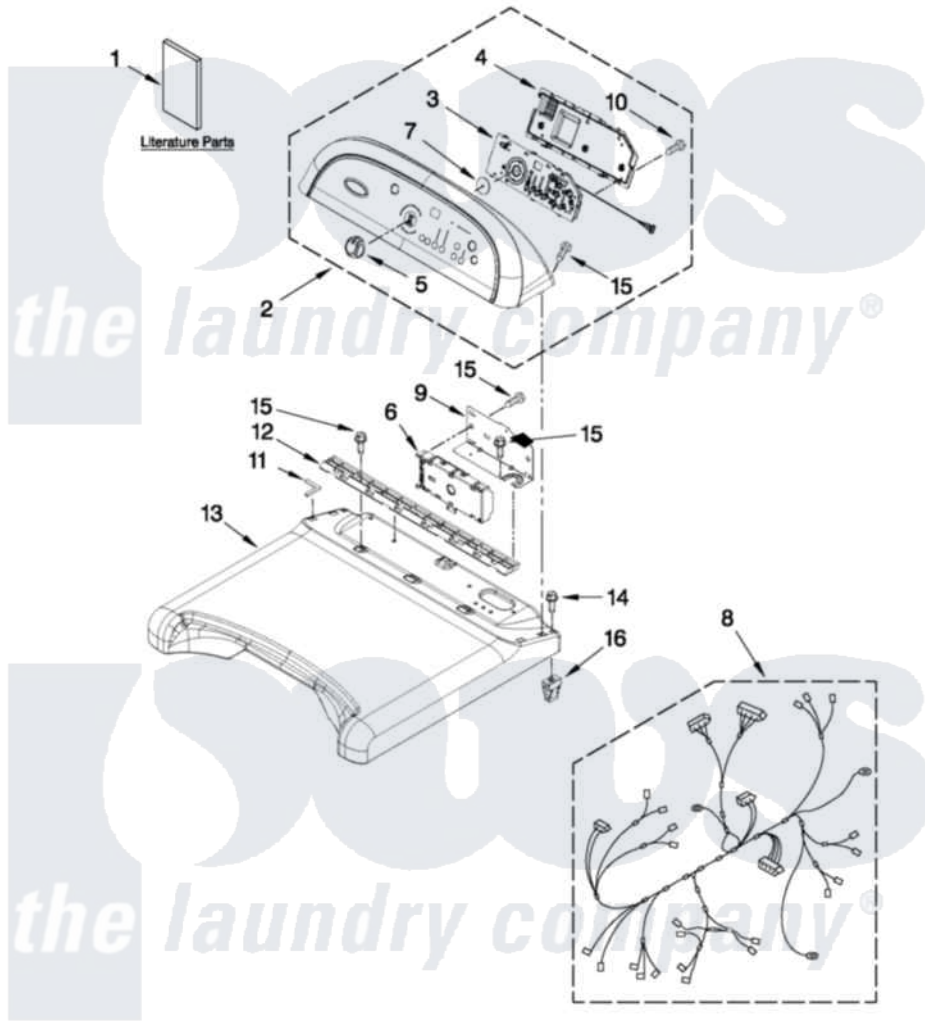

Whirlpool WGD8600YW0 01 - TOP AND CONSOLE PARTS

TOP AND CONSOLE PARTS

For Model: WGD8600YW0
(White)

27" GAS DRYER

FOR ORDERING INFORMATION REFER TO PARTS PRICE LIST

7-11 Printed in U.S.A. (L.T.)(bay)

1

Part No. W10435649 Rev. A

[Whirlpool Residential Whirlpool WGD8600YW0 Dryer Parts](#) Parts Diagram 01 - TOP AND CONSOLE PARTS

[Click on the part number to view part](#)

Item	Original Part Number	Replaced By	Status	Part Description
1	W10403269		Not Available	TECH SHEET
"	W10398830			Guide, Use And Care
"	W10392126		Not Available	INSTALLATION INSTRUCTION (ENGLISH)
2	W10403678			Console Assembly
3	W10388674			Assembly, User Interface
4	8564265			Cover, Rear- User Interface
5	W10211335			Knob, Assembly
6	W10395304	W10432258		Control Electronic
7	8572039			Seal, User Interface
8	W10392404			Harness, Wiring
9	W10211337			Bracket, Machine Controller
10	W10003770			Screw, 6-19 X 1/2
11	W10185554			Seal, Foam Top
12	8558863			Bracket, Console
13	W10211339			Top
14	W10131402			Screw, 8-18 X 1.370